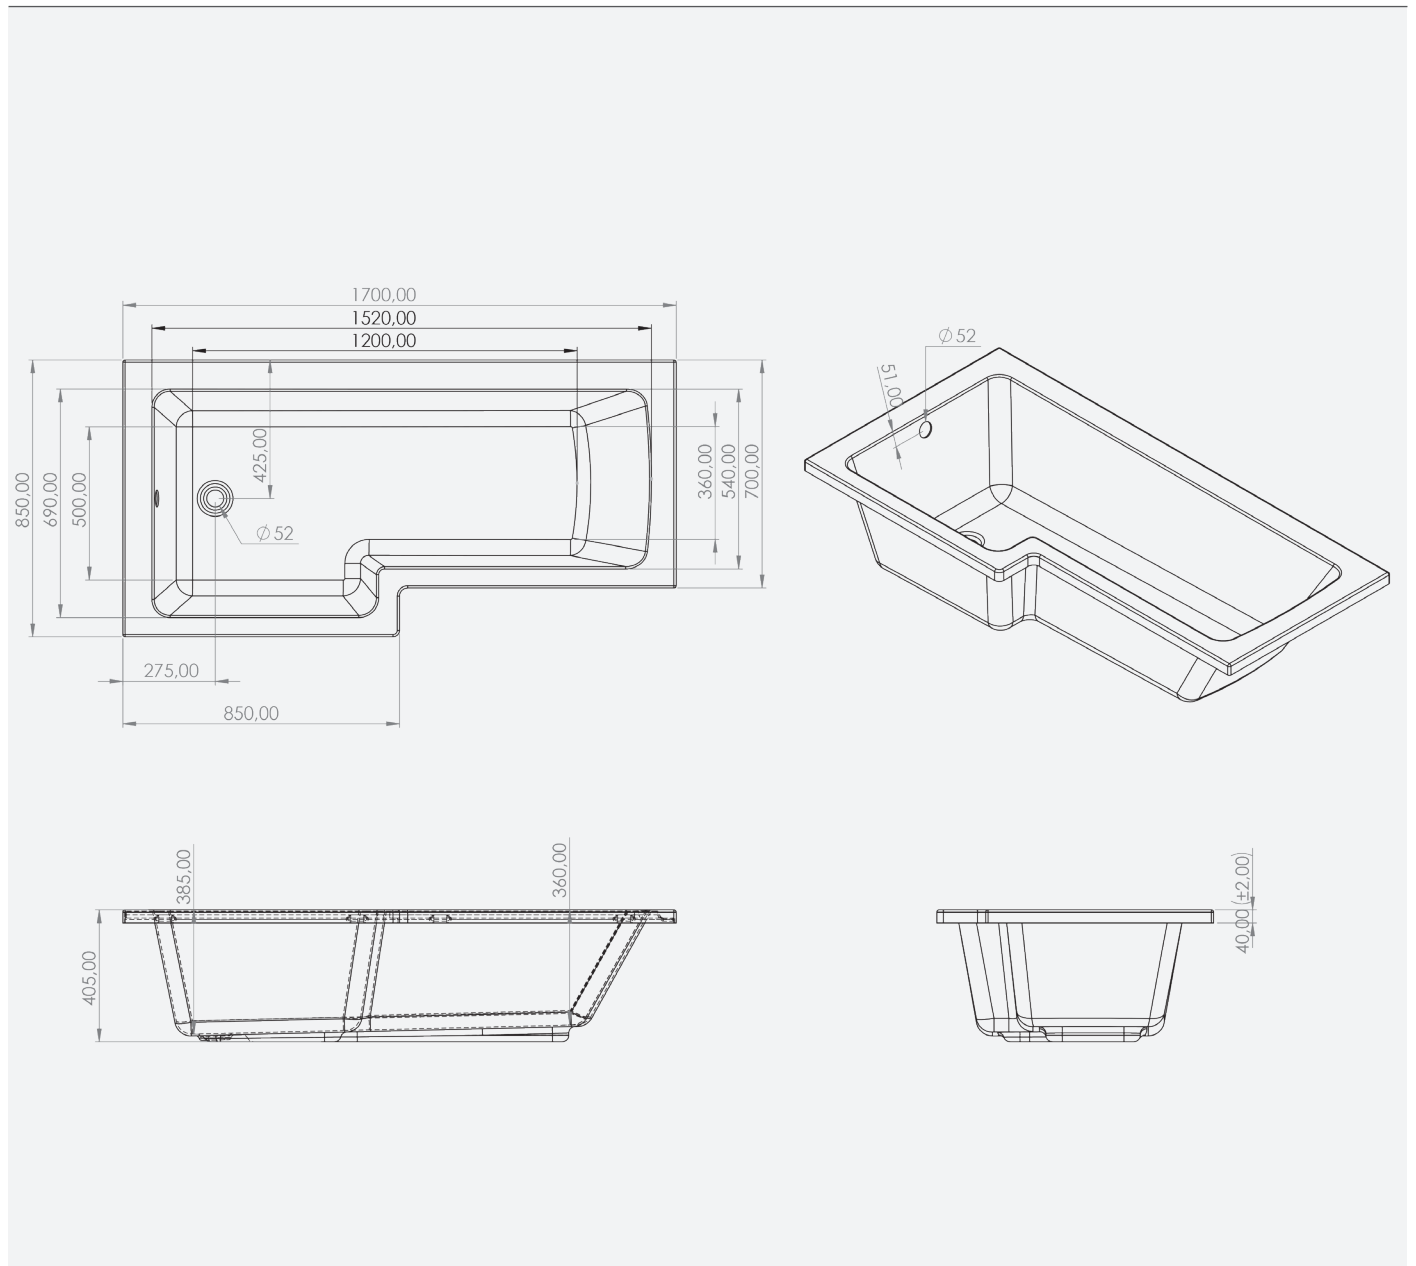

Contemporary - Acrylic

Lyon LH 1700

Code: LYOLH/17X850

Technical Information

Size: 1700 x 850mm

Weight: 21.5kg

Estimate Volume: 215L

Lifetime Guarantee (T&Cs Apply)