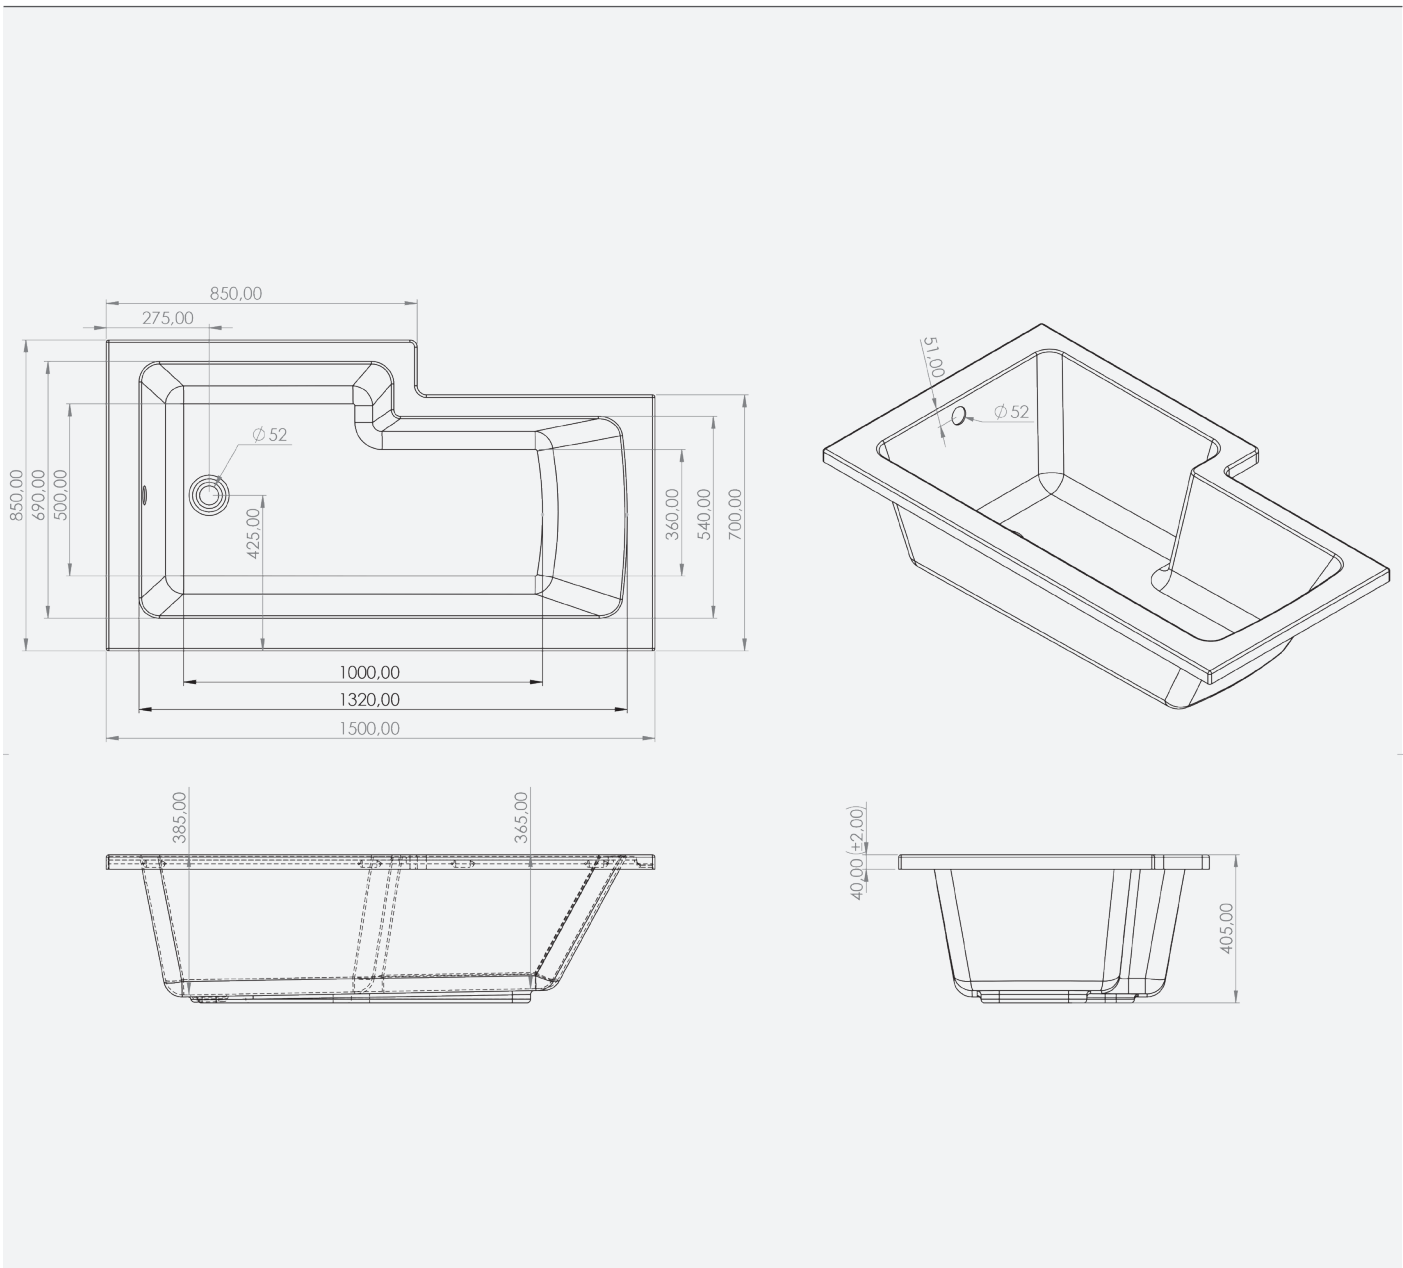

Contemporary - Acrylic

Lyon RH 1500

Code: LYORH/15X850

Technical Information

Size: 1500 x 850mm

Weight: 19.5kg

Estimate Volume: 185L

Lifetime Guarantee (T&Cs Apply)