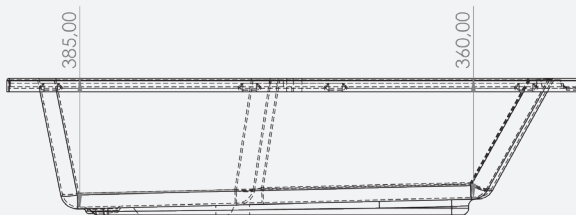

Contemporary - Acrylic

Lyon RH 1700

Code: LYORH/17X850

Technical Information

Size: 1700 x 850mm

Weight: 21.5kg

Estimate Volume: 215L

Lifetime Guarantee (T&Cs Apply)