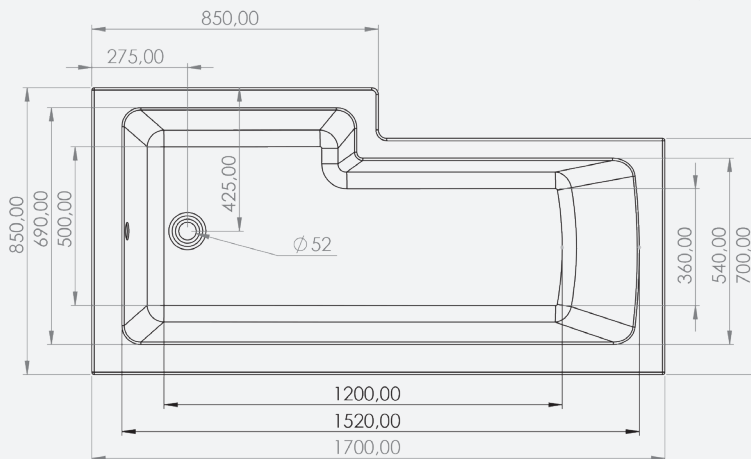

Contemporary - Acrylic

Lyon RH 1700

Code: LYORH/17X850

Technical Information

Size: 1700 x 850mm

Weight: 21.5kg

Estimate Volume: 215L

Lifetime Guarantee (T&Cs Apply)