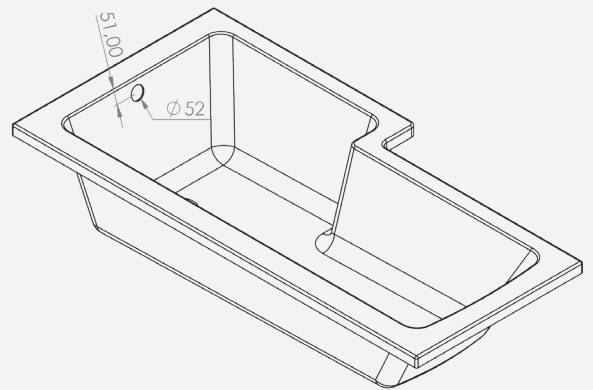

Contemporary - Acrylic

Lyon RH 1700

Code: LYORH/17X850

Technical Information

Size: 1700 x 850mm

Weight: 21.5kg

Estimate Volume: 215L

Lifetime Guarantee (T&Cs Apply)