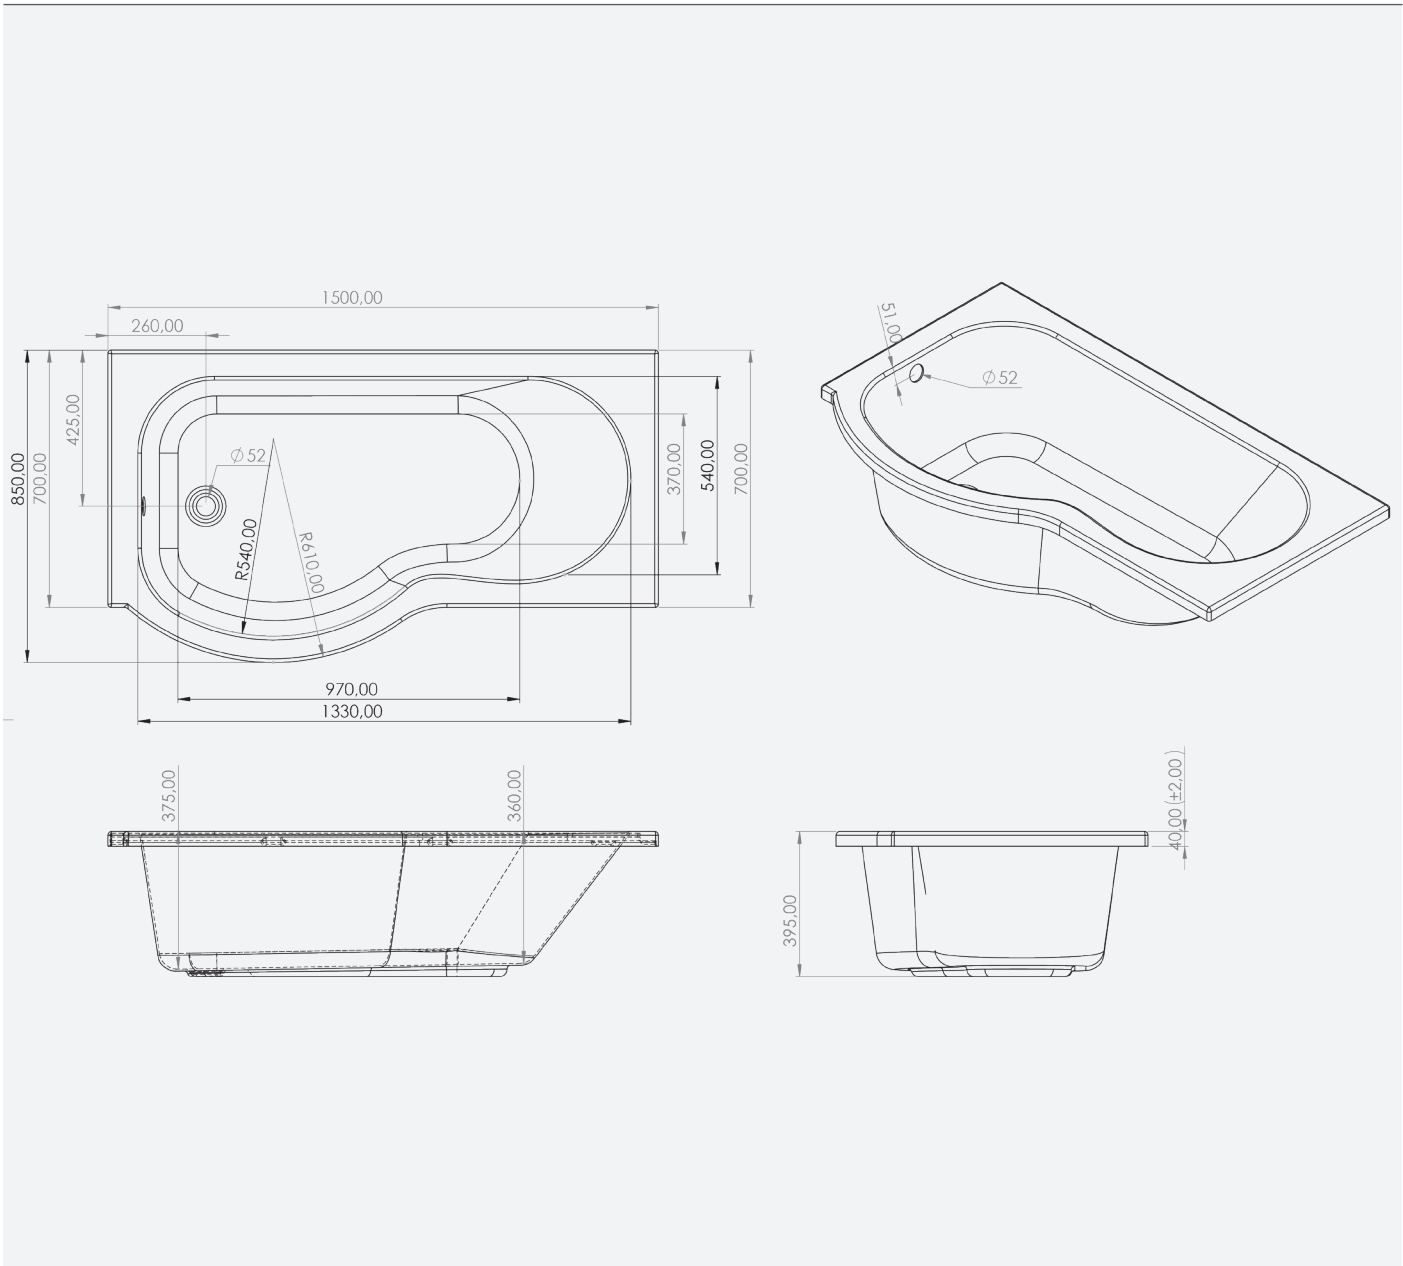

Contemporary

Parisian LH 1500

Code: PARLH/15X850

Technical Information

Size: 1500 x 850mm

Weight: 19.5kg

Estimate Volume: 185L

12-Year Guarantee (T&Cs Apply)