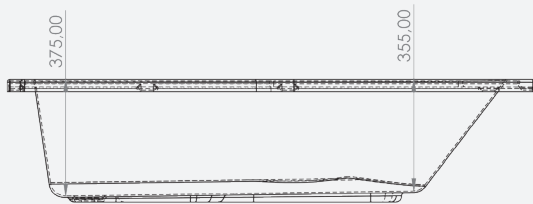

# Parisian LH 1700

Code: PARLH/17X850

**Technical Information**

Size: 1700 x 850mm

Weight: 21.5kg

Estimate Volume: 215L

12-Year Guarantee (T&Cs Apply)

Founded  
1880