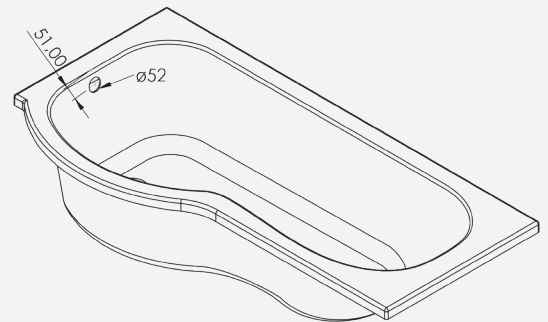

# Parisian LH 1700

Code: PARLH/17X850

**Technical Information**

Size: 1700 x 850mm

Weight: 21.5kg

Estimate Volume: 215L

12-Year Guarantee (T&Cs Apply)

Founded  
1880