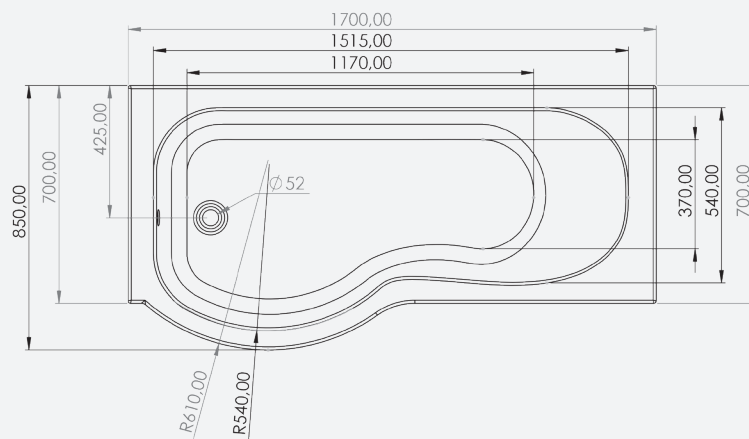

# Parisian LH 1700

Code: PARLH/17X850

**Technical Information**

Size: 1700 x 850mm

Weight: 21.5kg

Estimate Volume: 215L

12-Year Guarantee (T&Cs Apply)

Founded  
1880