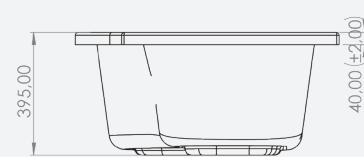

# Parisian LH 1700

Code: PARLH/17X850

**Technical Information**

Size: 1700 x 850mm

Weight: 21.5kg

Estimate Volume: 215L

12-Year Guarantee (T&Cs Apply)

Founded  
1880