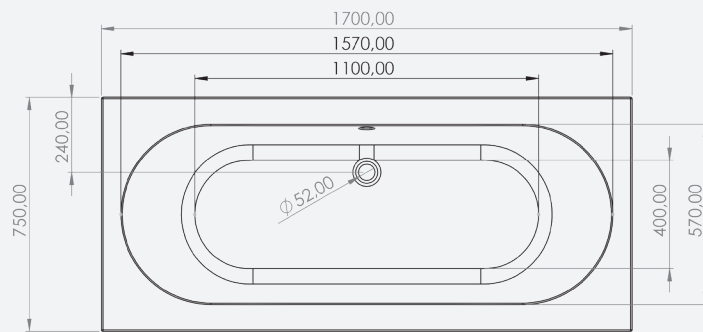

Contemporary - Acrylic

Rivie

Double-ended 1700

Code: RIVDE/17X750

Technical Information

Size: 1700 x 750mm

Weight: 21kg

Estimate Volume: 182.5L

Lifetime Guarantee (T&Cs Apply)

Founded
1880

Telephone 028 9081 7631
Email info@adamsez.com

www.adamsez.com

AdColour;
Make me yours