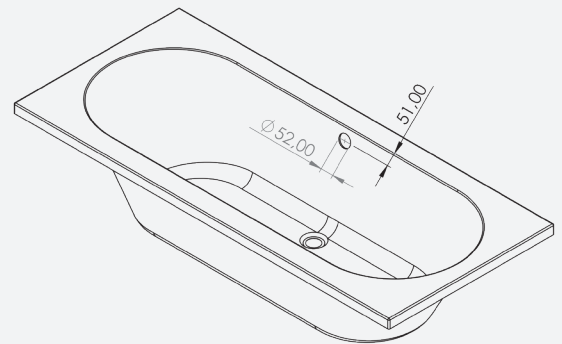

Contemporary - Acrylic

Rivie

Double-ended 1700

Code: RIVDE/17X750

Technical Information

Size: 1700 x 750mm

Weight: 21kg

Estimate Volume: 182.5L

Lifetime Guarantee (T&Cs Apply)

Founded
1880

Telephone 028 9081 7631
Email info@adamsez.com

www.adamsez.com

AdColour;
Make me yours