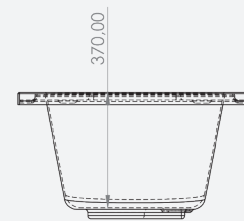

Contemporary - Acrylic

Rivie

Double-ended 1700

Code: RIVDE/17X750

Technical Information

Size: 1700 x 750mm

Weight: 21kg

Estimate Volume: 182.5L

Lifetime Guarantee (T&Cs Apply)

Founded
1880

Telephone 028 9081 7631
Email info@adamsez.com

www.adamsez.com

AdColour;
Make me yours