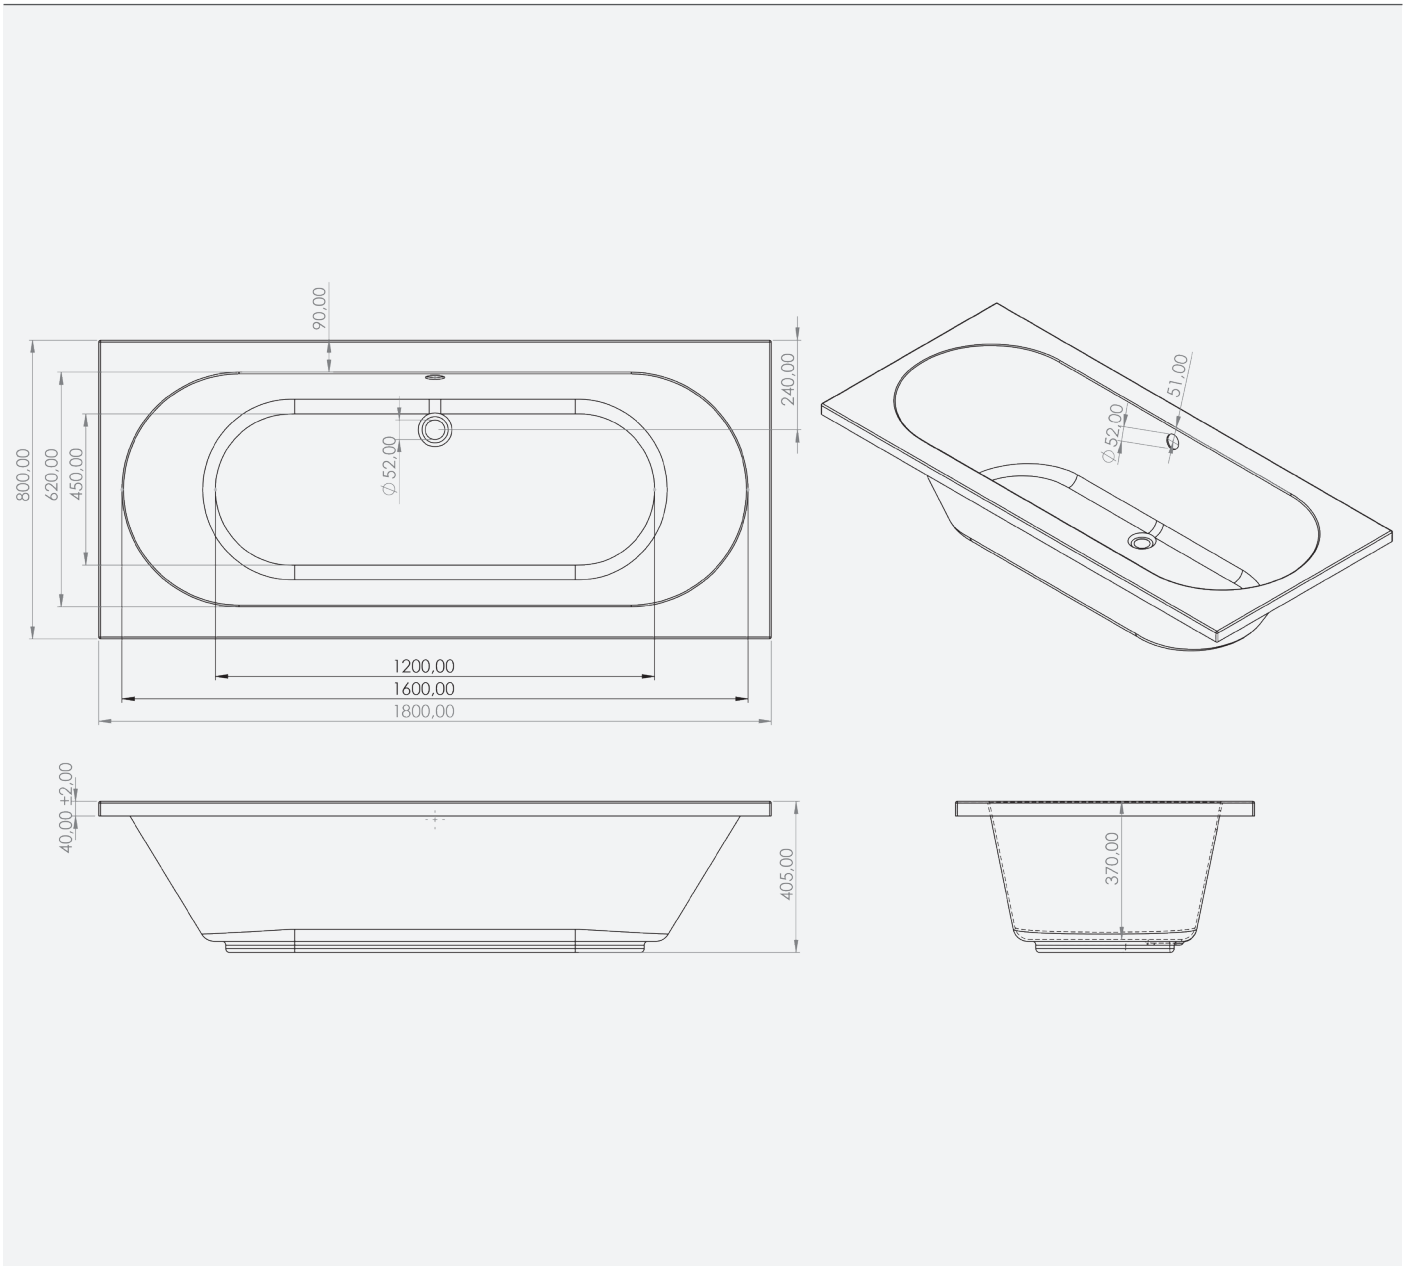

Contemporary - Acrylic

Rivie

Double-ended 1800

Code: RIVDE/18X800

Technical Information

Size: 1800 x 800mm

Weight: 22.5kg

Estimate Volume: 205L

Lifetime Guarantee (T&Cs Apply)

Founded
1880

Telephone 028 9081 7631
Email info@adamsez.com

www.adamsez.com

AdColour;
Make me yours