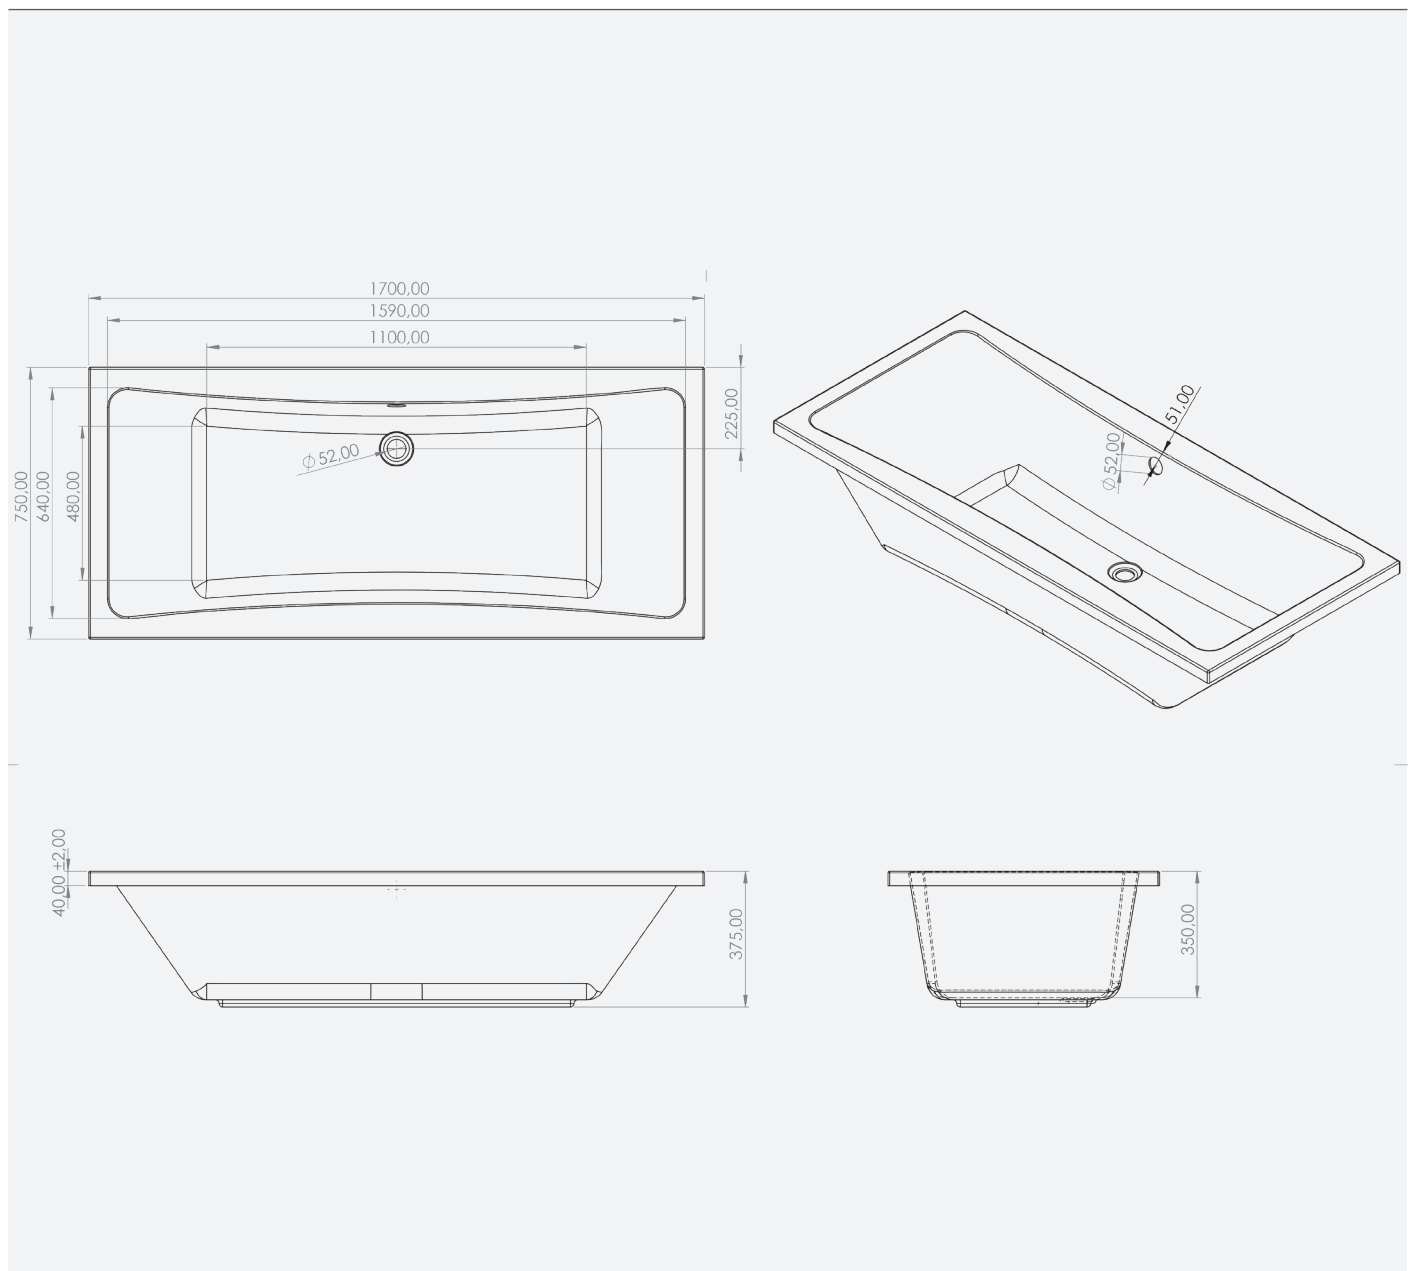

Contemporary - Acrylic

Saul

Double-ended 1700

Code: SAUDE/17X750

Technical Information

Size: 1700 x 750mm

Weight: 23kg

Estimate Volume: 197L

Lifetime Guarantee (T&Cs Apply)

Founded
1880

Telephone 028 9081 7631
Email info@adamsez.com

www.adamsez.com

AdColour;
Make me yours