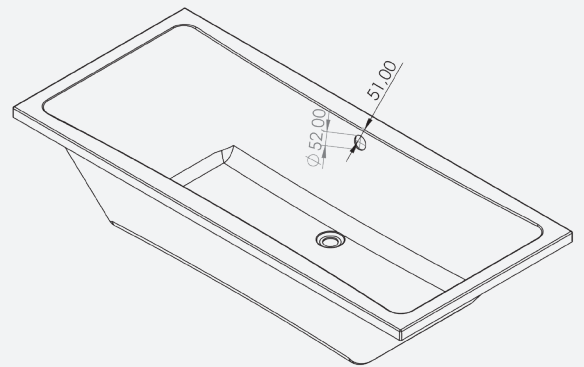

Contemporary - Acrylic

Saul

Double-ended 1800

Code: SAUDE/18X800

Technical Information

Size: 1800 x 800mm

Weight: 22.5kg

Estimate Volume: 215L

Lifetime Guarantee (T&Cs Apply)

Founded
1880

Telephone 028 9081 7631
Email info@adamsez.com

www.adamsez.com

AdColour;
Make me yours