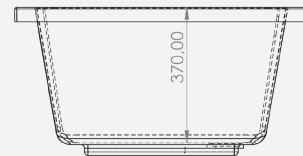

Contemporary - Acrylic

Saul

Double-ended 1800

Code: SAUDE/18X800

Technical Information

Size: 1800 x 800mm

Weight: 22.5kg

Estimate Volume: 215L

Lifetime Guarantee (T&Cs Apply)

Founded
1880

Telephone 028 9081 7631
Email info@adamsez.com

www.adamsez.com

AdColour;
Make me yours