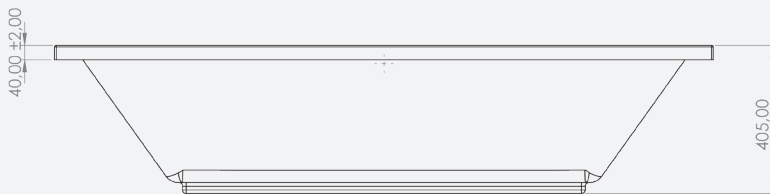

Contemporary - Acrylic

Saul

Double-ended 1800

Code: SAUDE/18X800

Technical Information

Size: 1800 x 800mm

Weight: 22.5kg

Estimate Volume: 215L

Lifetime Guarantee (T&Cs Apply)

Founded
1880

Telephone 028 9081 7631
Email info@adamsez.com

www.adamsez.com

AdColour;
Make me yours