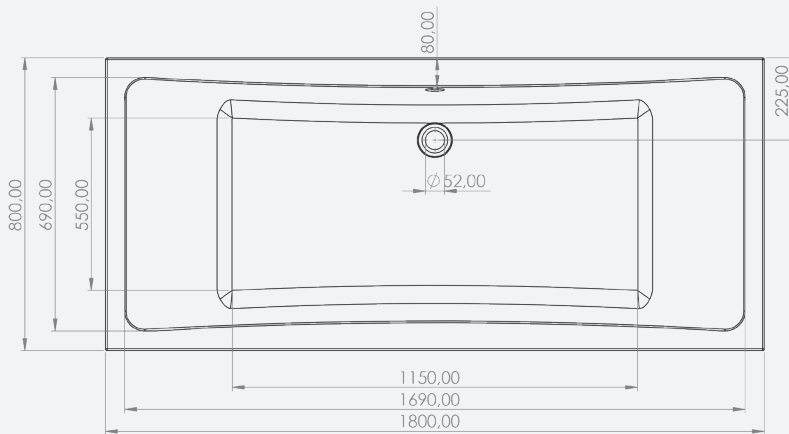

Contemporary - Acrylic

Saul

Double-ended 1800

Code: SAUDE/18X800

Technical Information

Size: 1800 x 800mm

Weight: 22.5kg

Estimate Volume: 215L

Lifetime Guarantee (T&Cs Apply)

Founded
1880

Telephone 028 9081 7631
Email info@adamsez.com

www.adamsez.com

AdColour;
Make me yours