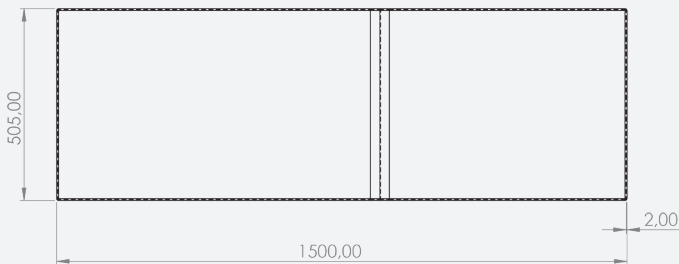

Ancillaries

L-Shape Front Panel

Code: LFP/1500

Technical Information

Size: 1500mm

4mm Standard Panel

12-Year Guarantee (T&Cs Apply)

Founded 1880