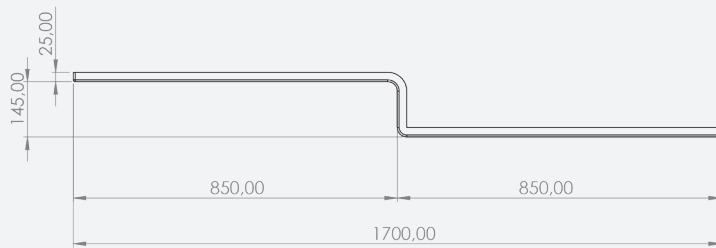

Ancillaries

L-Shape Front Panel

Code: LFP/1700

Technical Information

Size: 1700mm

4mm Standard Panel

12-Year Guarantee (T&Cs Apply)

Founded
1880