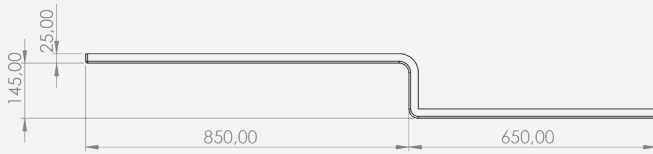

Ancillaries

Lyon Front Panel

Code: LFP/1500LUX

Technical Information

Size: 1500mm

5mm Standard Panel

12-Year Guarantee (T&Cs Apply)

Founded
1880