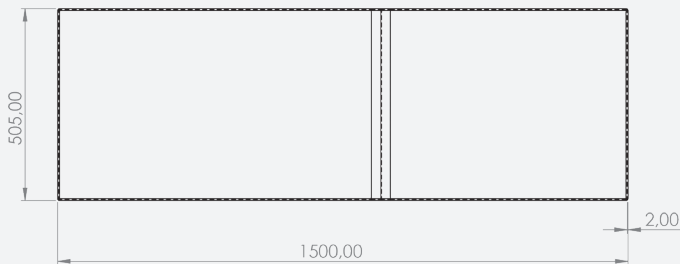

Ancillaries

Lyon Front Panel

Code: LFP/1500LUX

Technical Information

Size: 1500mm

5mm Standard Panel

12-Year Guarantee (T&Cs Apply)

Founded
1880