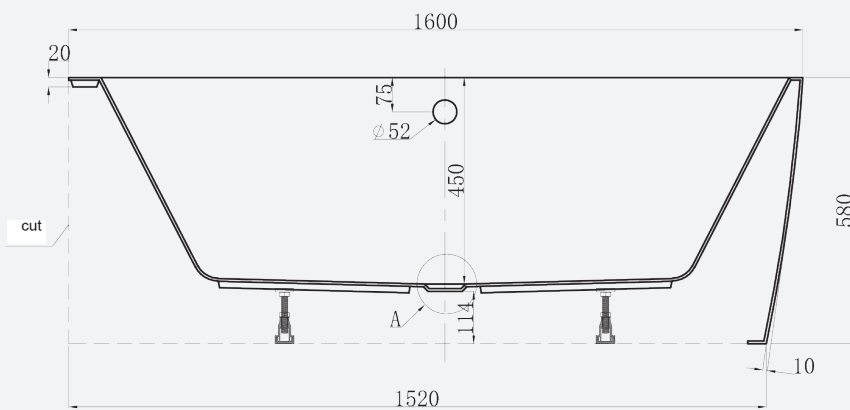

AdVance - Acrylic

Initial II 1600 L

Code: INILH/160X75

Technical Information

Size: 1600 x 750mm L

Weight: 35kg

Estimate Volume: 195L

Lifetime Guarantee (T&Cs Apply)