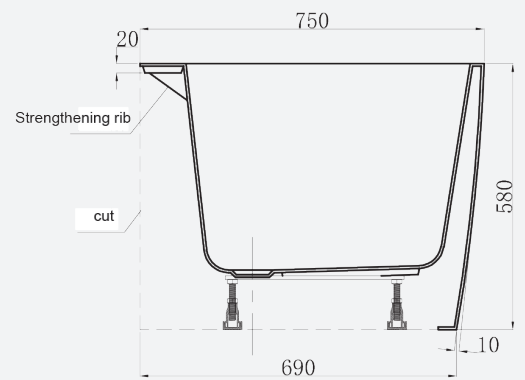

AdVance - Acrylic

Initial II 1600 L

Code: INILH/160X75

Technical Information

Size: 1600 x 750mm L

Weight: 35kg

Estimate Volume: 195L

Lifetime Guarantee (T&Cs Apply)