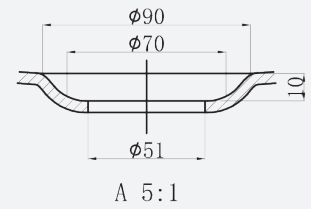

AdVance - Acrylic

Initial II 1600 L

Code: INILH/160X75

Technical Information

Size: 1600 x 750mm L

Weight: 35kg

Estimate Volume: 195L

Lifetime Guarantee (T&Cs Apply)