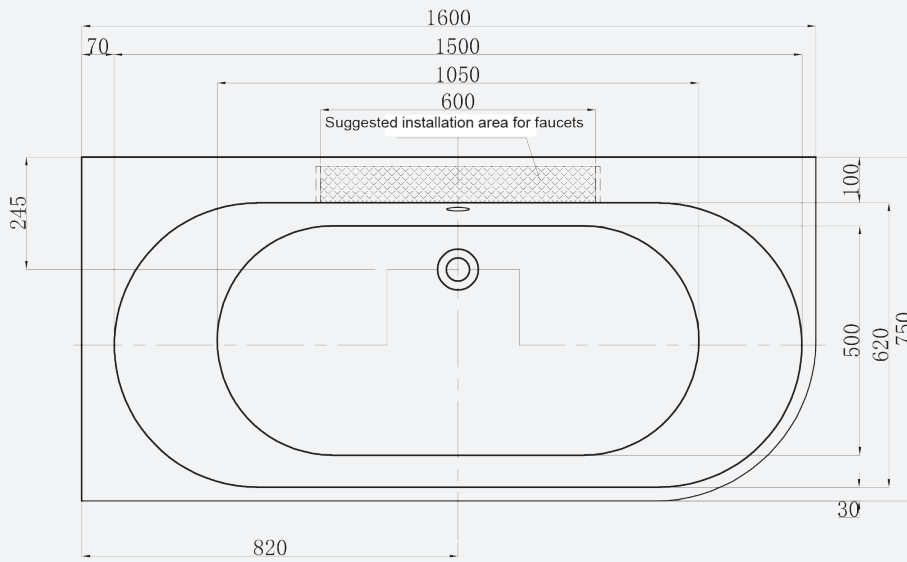

AdVance - Acrylic

Initial II 1600 L

Code: INILH/160X75

Technical Information

Size: 1600 x 750mm L

Weight: 35kg

Estimate Volume: 195L

Lifetime Guarantee (T&Cs Apply)