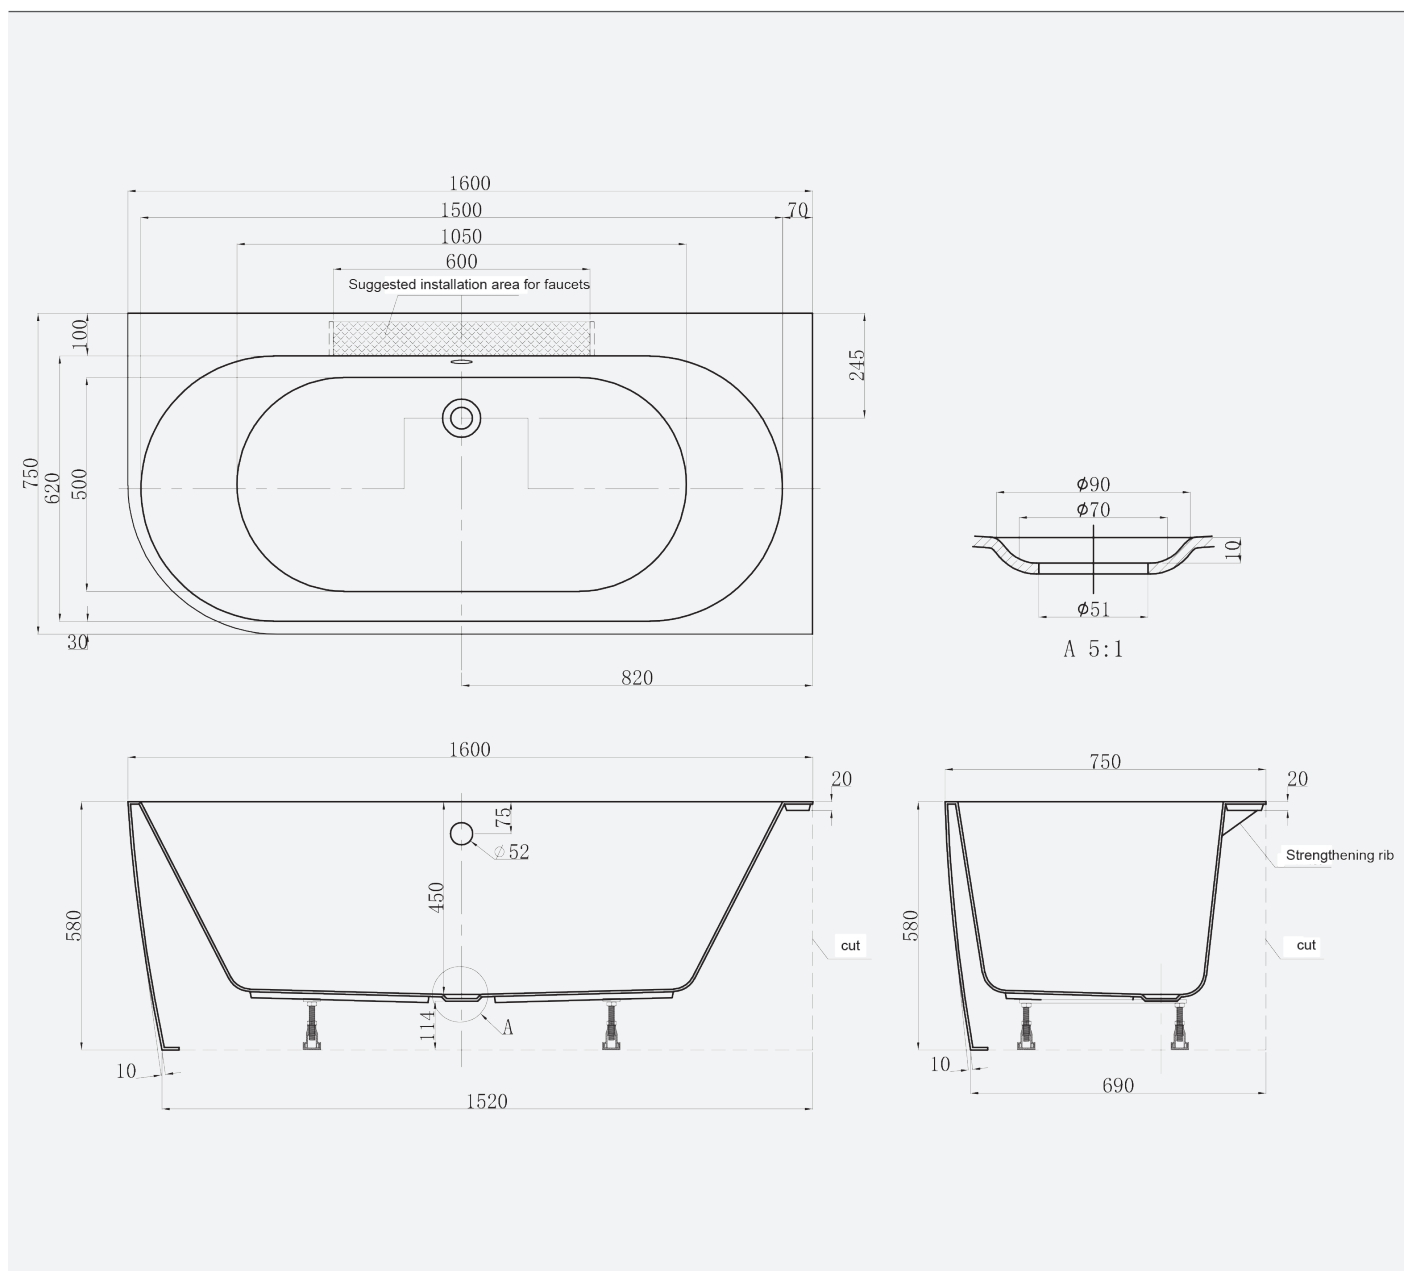

AdVance - Acrylic

Initial II 1600 R

Code: INIRH/160X75

Technical Information

Size: 1600 x 750mm R

Weight: 35kg

Estimate Volume: 195L

Lifetime Guarantee (T&Cs Apply)