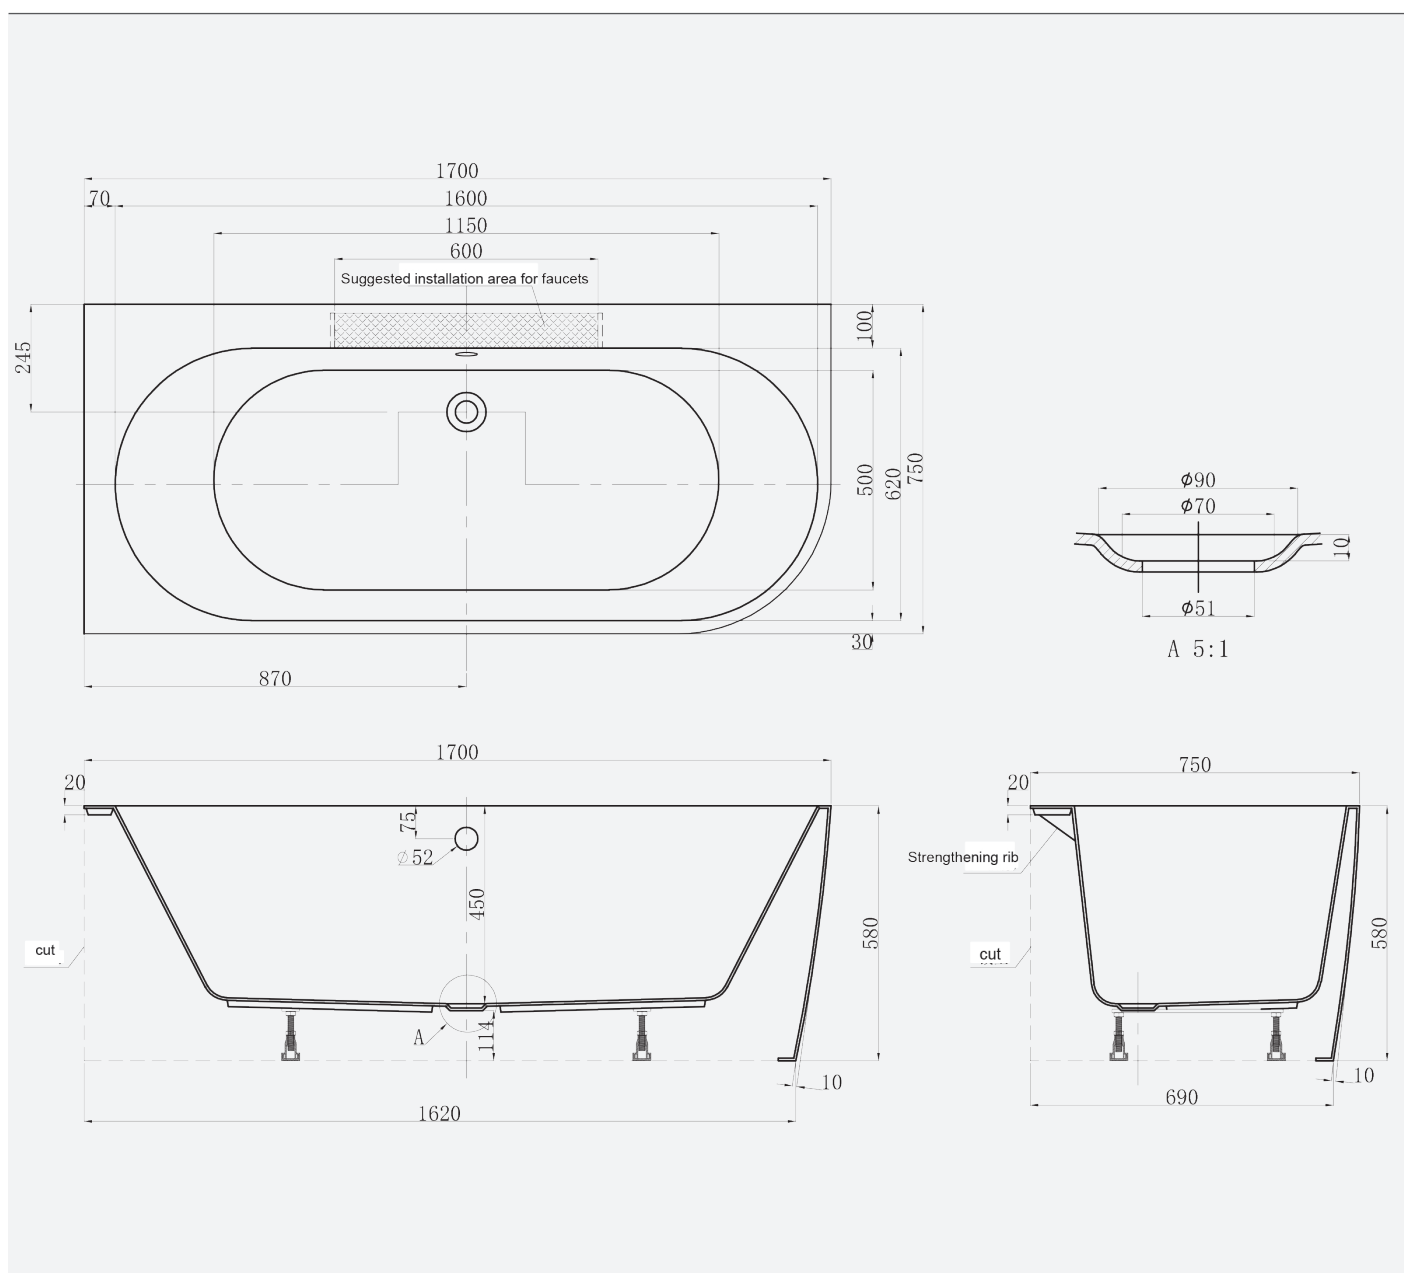

# Initial II 1700 L

Code: INILH/170X75

**Technical Information**

Size: 1700 x 750mm L

Weight: 36kg

Estimate Volume: 220L

Lifetime Guarantee (T&Cs Apply)

Founded 1880