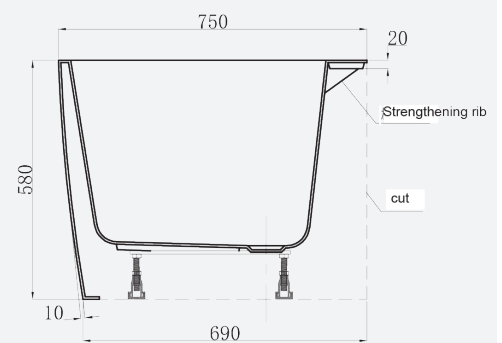

AdVance - Acrylic

Initial II 1700 R

Code: INIRH/170X75

Technical Information

Size: 1700 x 750mm R

Weight: 36kg

Estimate Volume: 220L

Lifetime Guarantee (T&Cs Apply)