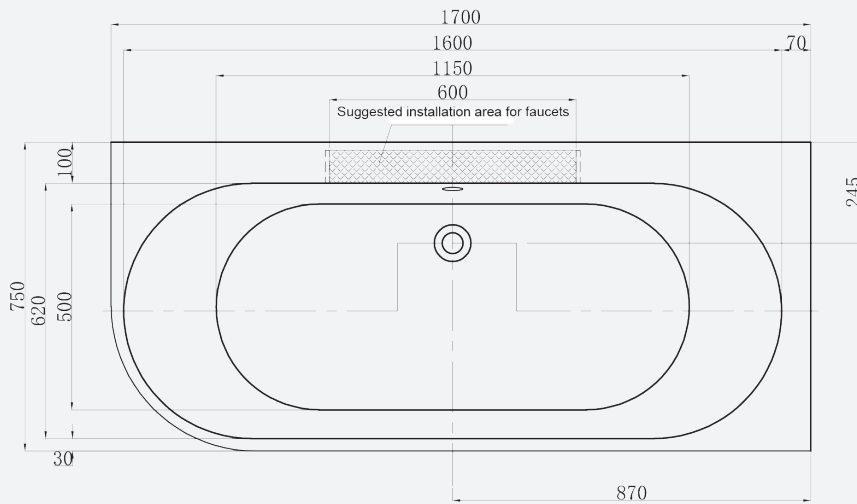

AdVance - Acrylic

Initial II 1700 R

Code: INIRH/170X75

Technical Information

Size: 1700 x 750mm R

Weight: 36kg

Estimate Volume: 220L

Lifetime Guarantee (T&Cs Apply)