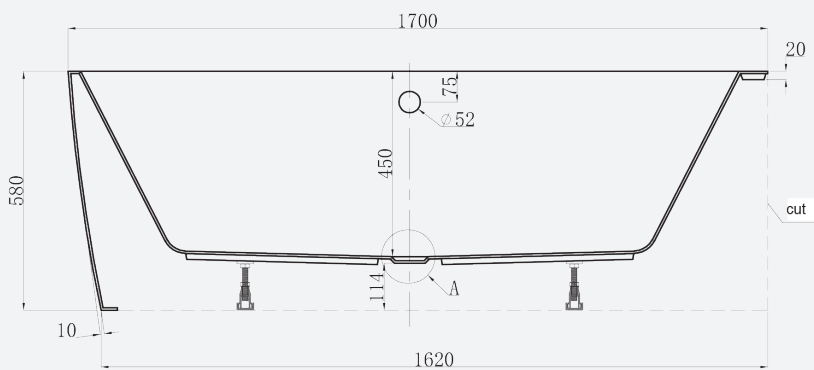

AdVance - Acrylic

Initial II 1700 R

Code: INIRH/170X75

Technical Information

Size: 1700 x 750mm R

Weight: 36kg

Estimate Volume: 220L

Lifetime Guarantee (T&Cs Apply)