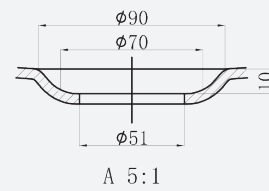

AdVance - Acrylic

Initial II 1700 R

Code: INIRH/170X75

Technical Information

Size: 1700 x 750mm R

Weight: 36kg

Estimate Volume: 220L

Lifetime Guarantee (T&Cs Apply)