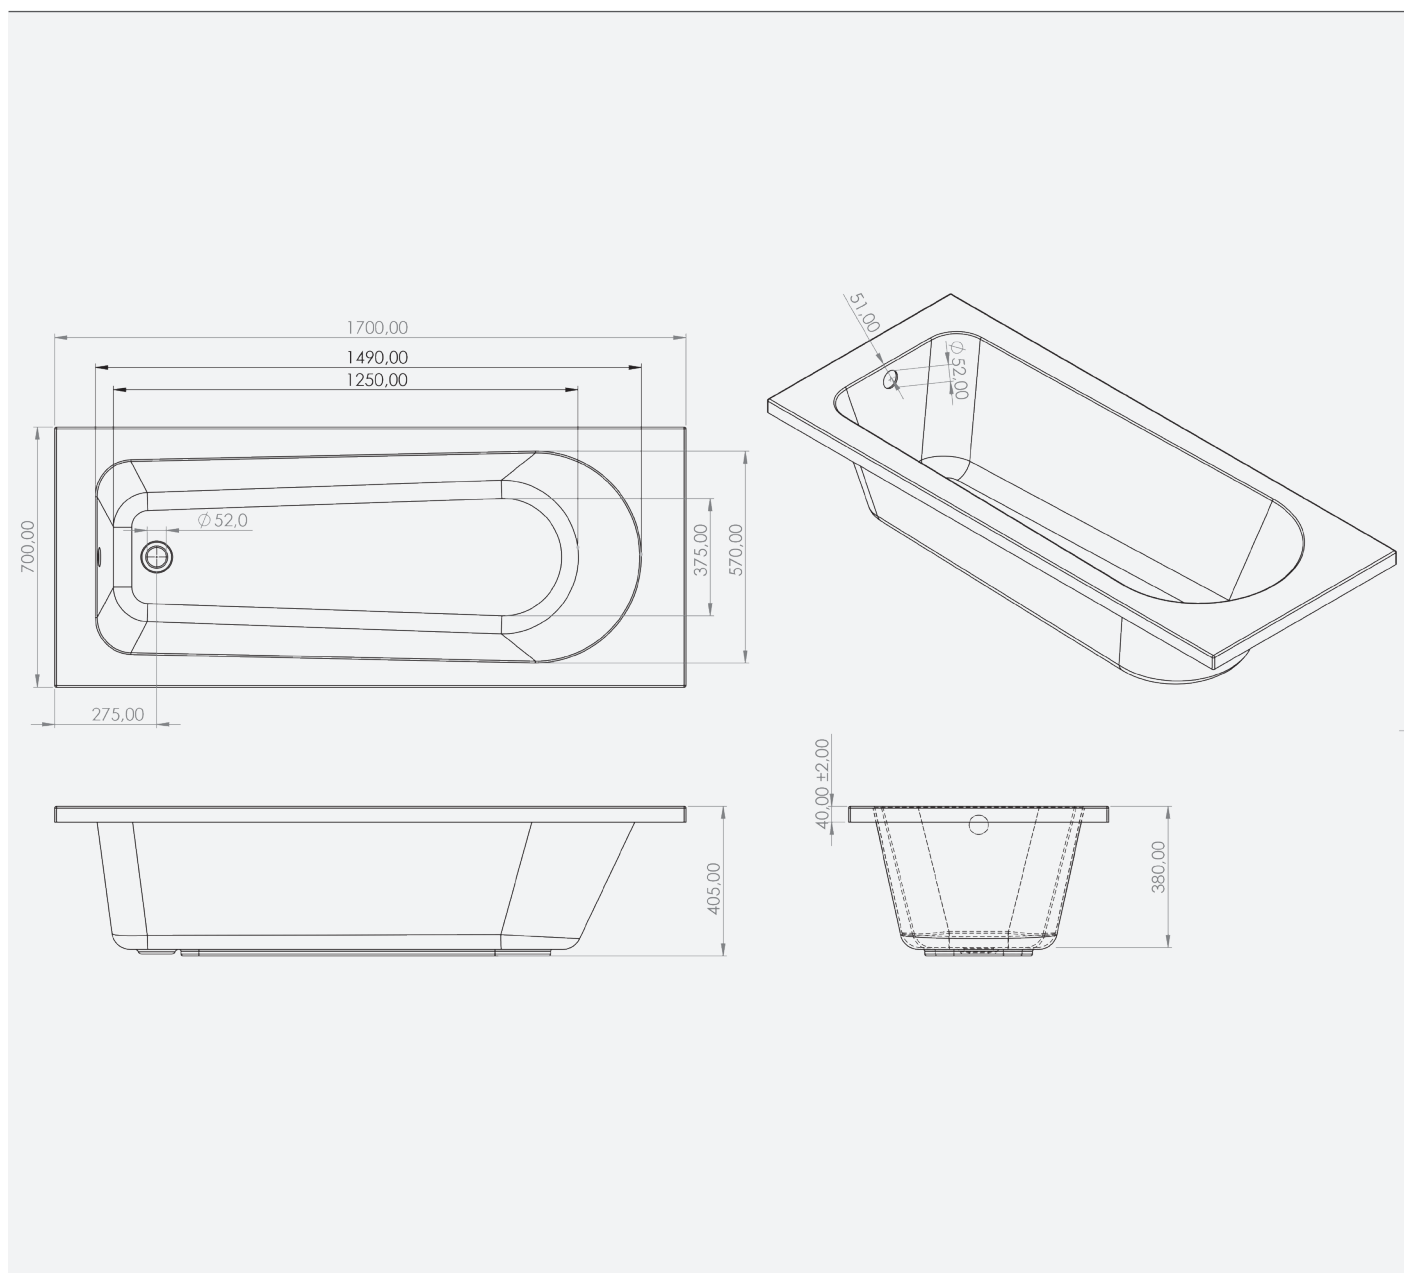

Contemporary - Acrylic

Rivie

Single-ended 1700 x 700mm

Code: RIVSE/17X700

Technical Information

Size: 1700 x 700mm

Weight: 20.2kg

Estimate Volume: 185L

Lifetime Guarantee (T&Cs Apply)

Founded
1880

Telephone 028 9081 7631
Email info@adamsez.com

www.adamsez.com

AdColour;
Make me yours