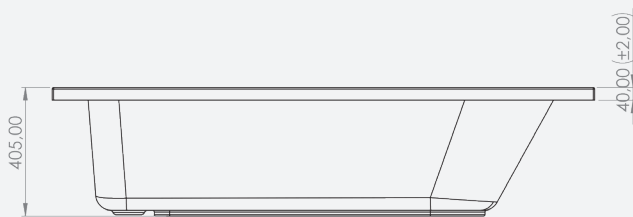

Contemporary - Acrylic

Rivie

Single-ended 1700 x 750mm

Code: RIVSE/17X750

Technical Information

Size: 1700 x 750mm

Weight: 21kg

Estimate Volume: 192.5L

Lifetime Guarantee (T&Cs Apply)

Founded
1880

Telephone 028 9081 7631
Email info@adamsez.com

www.adamsez.com

AdColour;
Make me yours