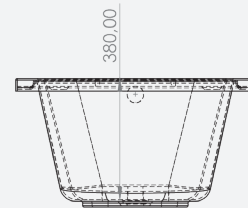

Contemporary - Acrylic

Rivie

Single-ended 1700 x 750mm

Code: RIVSE/17X750

Technical Information

Size: 1700 x 750mm

Weight: 21kg

Estimate Volume: 192.5L

Lifetime Guarantee (T&Cs Apply)

Founded
1880

Telephone 028 9081 7631
Email info@adamsez.com

www.adamsez.com

AdColour;
Make me yours