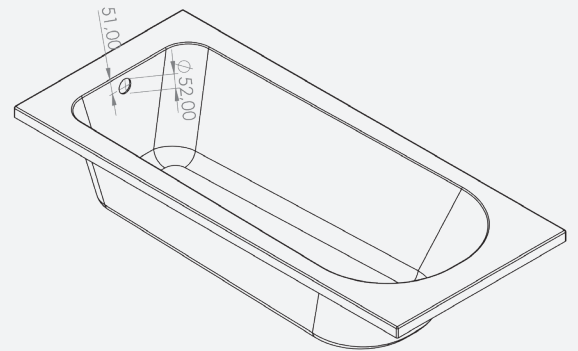

Contemporary - Acrylic

Rivie

Single-ended 1700 x 750mm

Code: RIVSE/17X750

Technical Information

Size: 1700 x 750mm

Weight: 21kg

Estimate Volume: 192.5L

Lifetime Guarantee (T&Cs Apply)

Founded
1880

Telephone 028 9081 7631
Email info@adamsez.com

www.adamsez.com

AdColour;
Make me yours