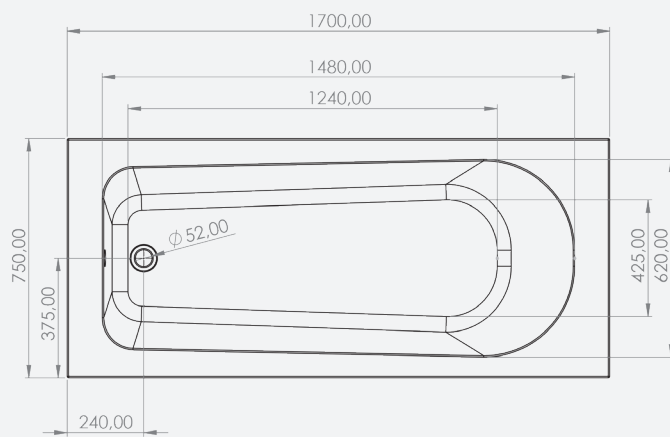

Contemporary - Acrylic

Rivie

Single-ended 1700 x 750mm

Code: RIVSE/17X750

Technical Information

Size: 1700 x 750mm

Weight: 21kg

Estimate Volume: 192.5L

Lifetime Guarantee (T&Cs Apply)

Founded
1880

Telephone 028 9081 7631
Email info@adamsez.com

www.adamsez.com

AdColour;
Make me yours