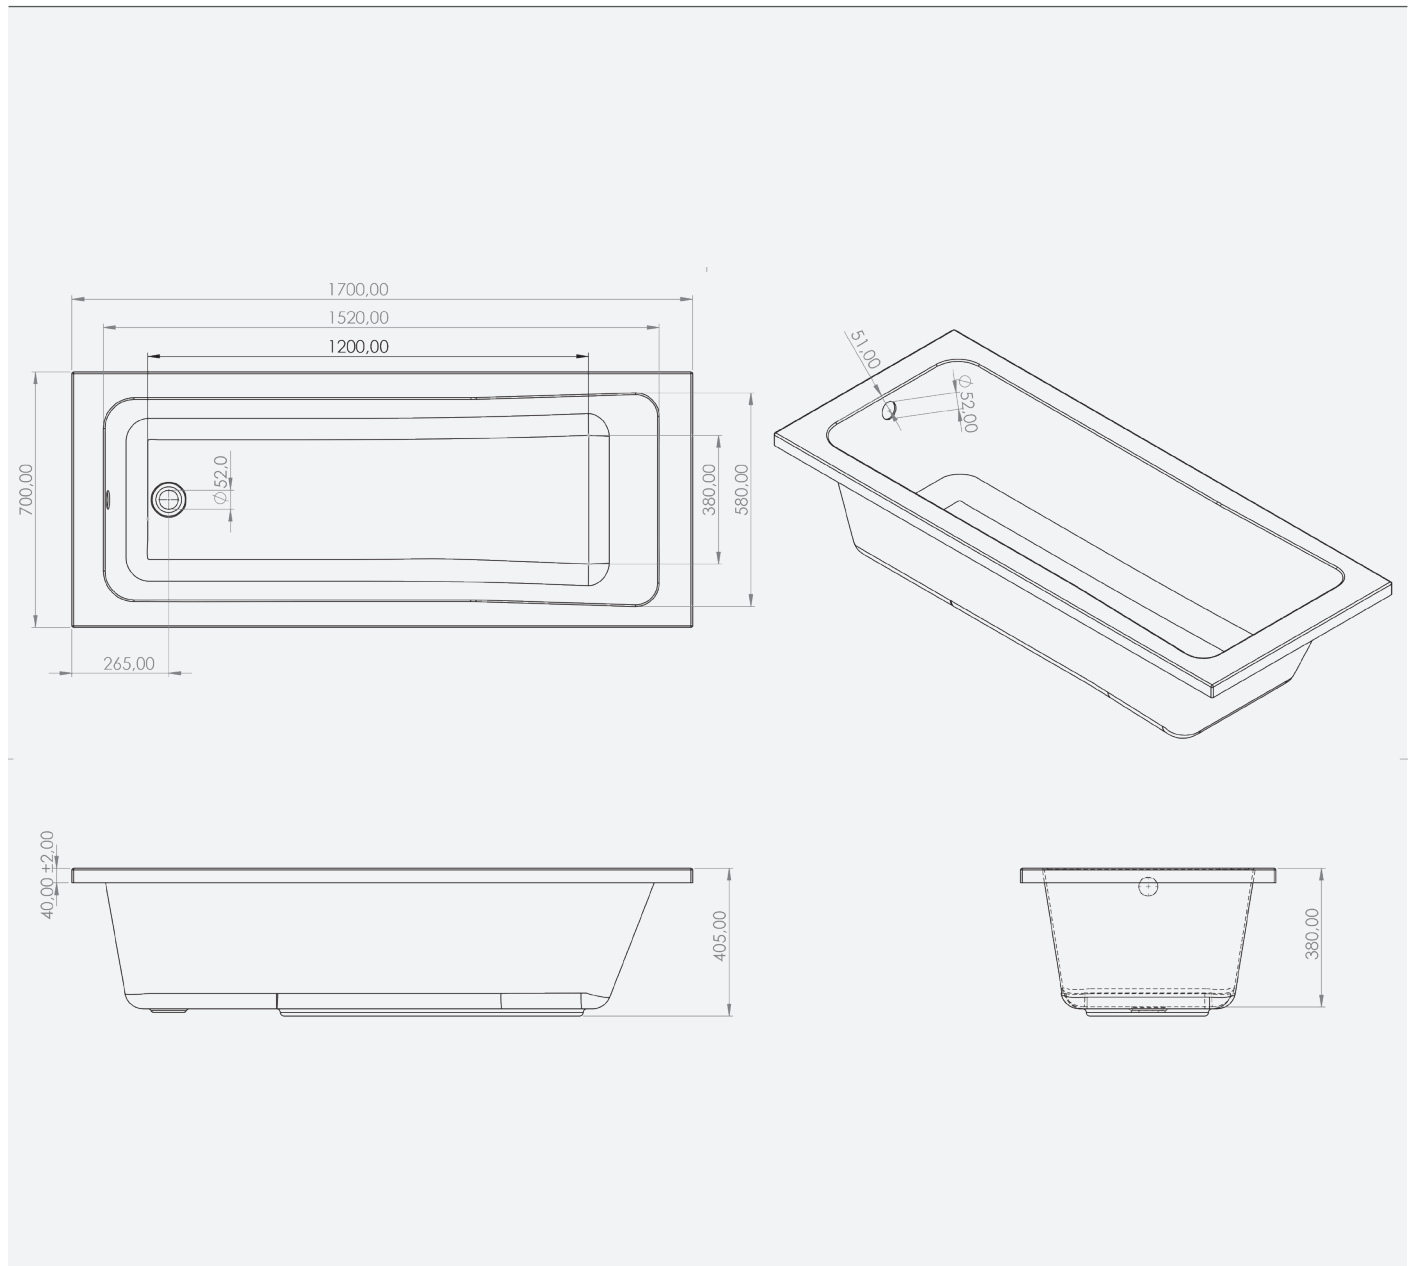

Contemporary - Acrylic

Saul

Single-ended 1700 x 700mm

Code: SAUSE/17X700

Technical Information

Size: 1700 x 700mm

Weight: 22kg

Estimate Volume: 210L

Lifetime Guarantee (T&Cs Apply)

Founded
1880

Telephone 028 9081 7631
Email info@adamsez.com

www.adamsez.com

AdColour;
Make me yours