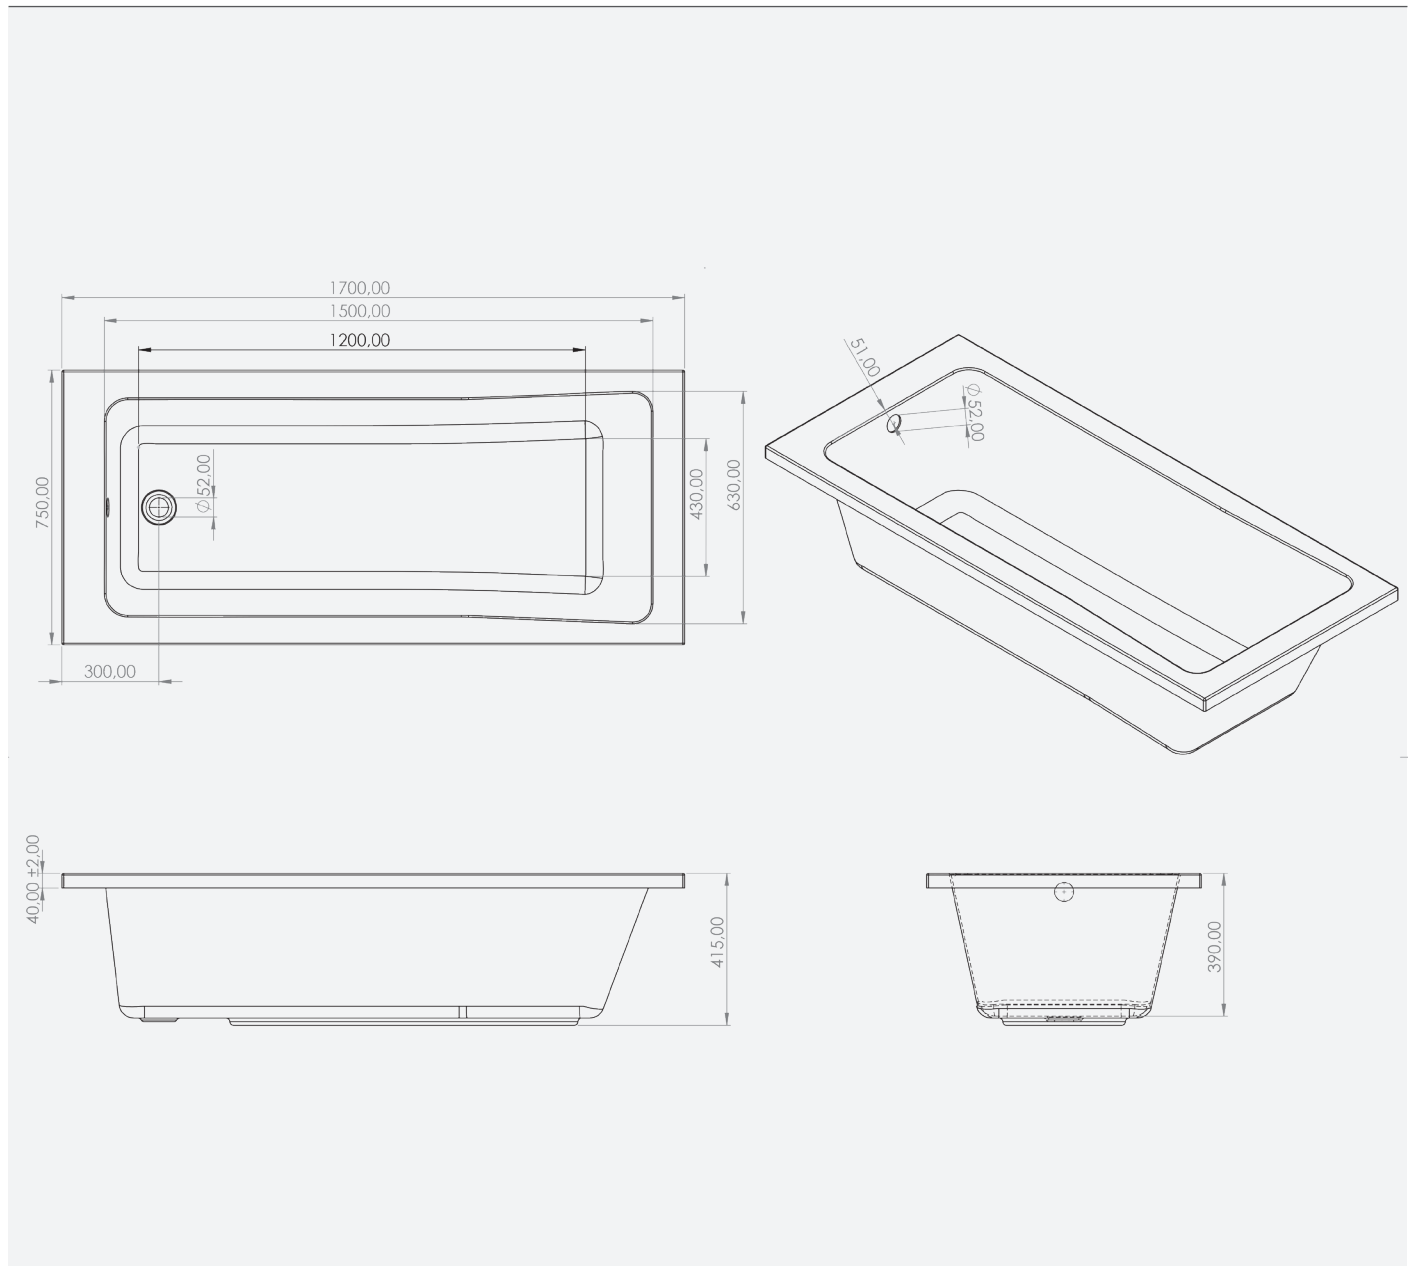

Contemporary - Acrylic

Saul

Single-ended 1700 x 750mm

Code: SAUSE/17X750

Technical Information

Size: 1700 x 750mm

Weight: 23kg

Estimate Volume: 217.5L

Lifetime Guarantee (T&Cs Apply)

Founded
1880

Telephone 028 9081 7631
Email info@adamsez.com

www.adamsez.com

AdColour;
Make me yours