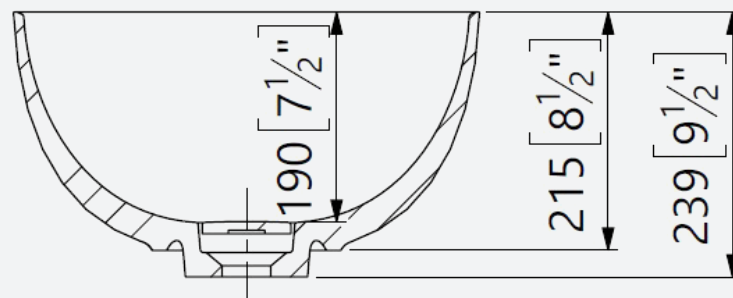

AdCast Basin - Stone

Gem

Code: GEM/42X42

Technical Information

Size: 420 x239mm

Weight: 8kg

Lifetime Guarantee (T&Cs Apply)

A-A