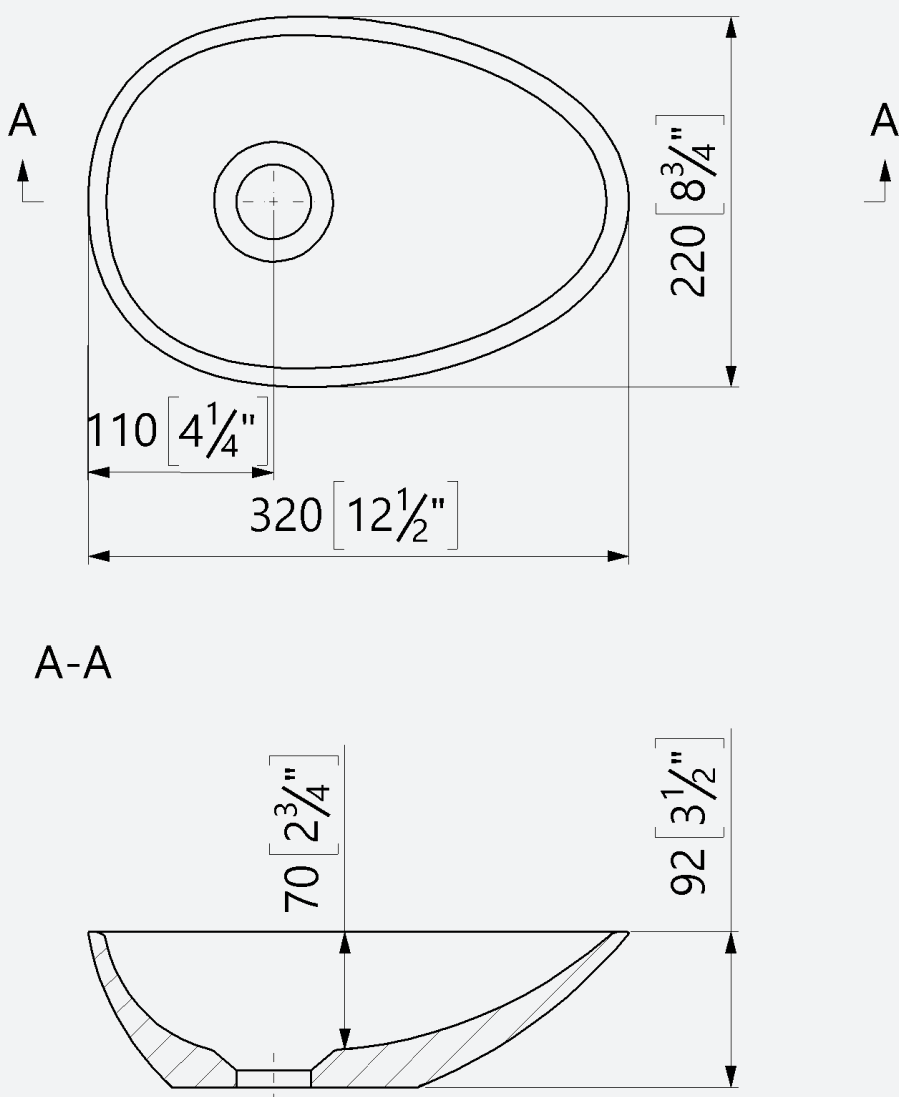

AdCast Basin - Stone

Pebble

Code: PEB/33X28

Technical Information

Size: 335 x 285mm

Weight: 3kg

Lifetime Guarantee (T&Cs Apply)

Founded
1880