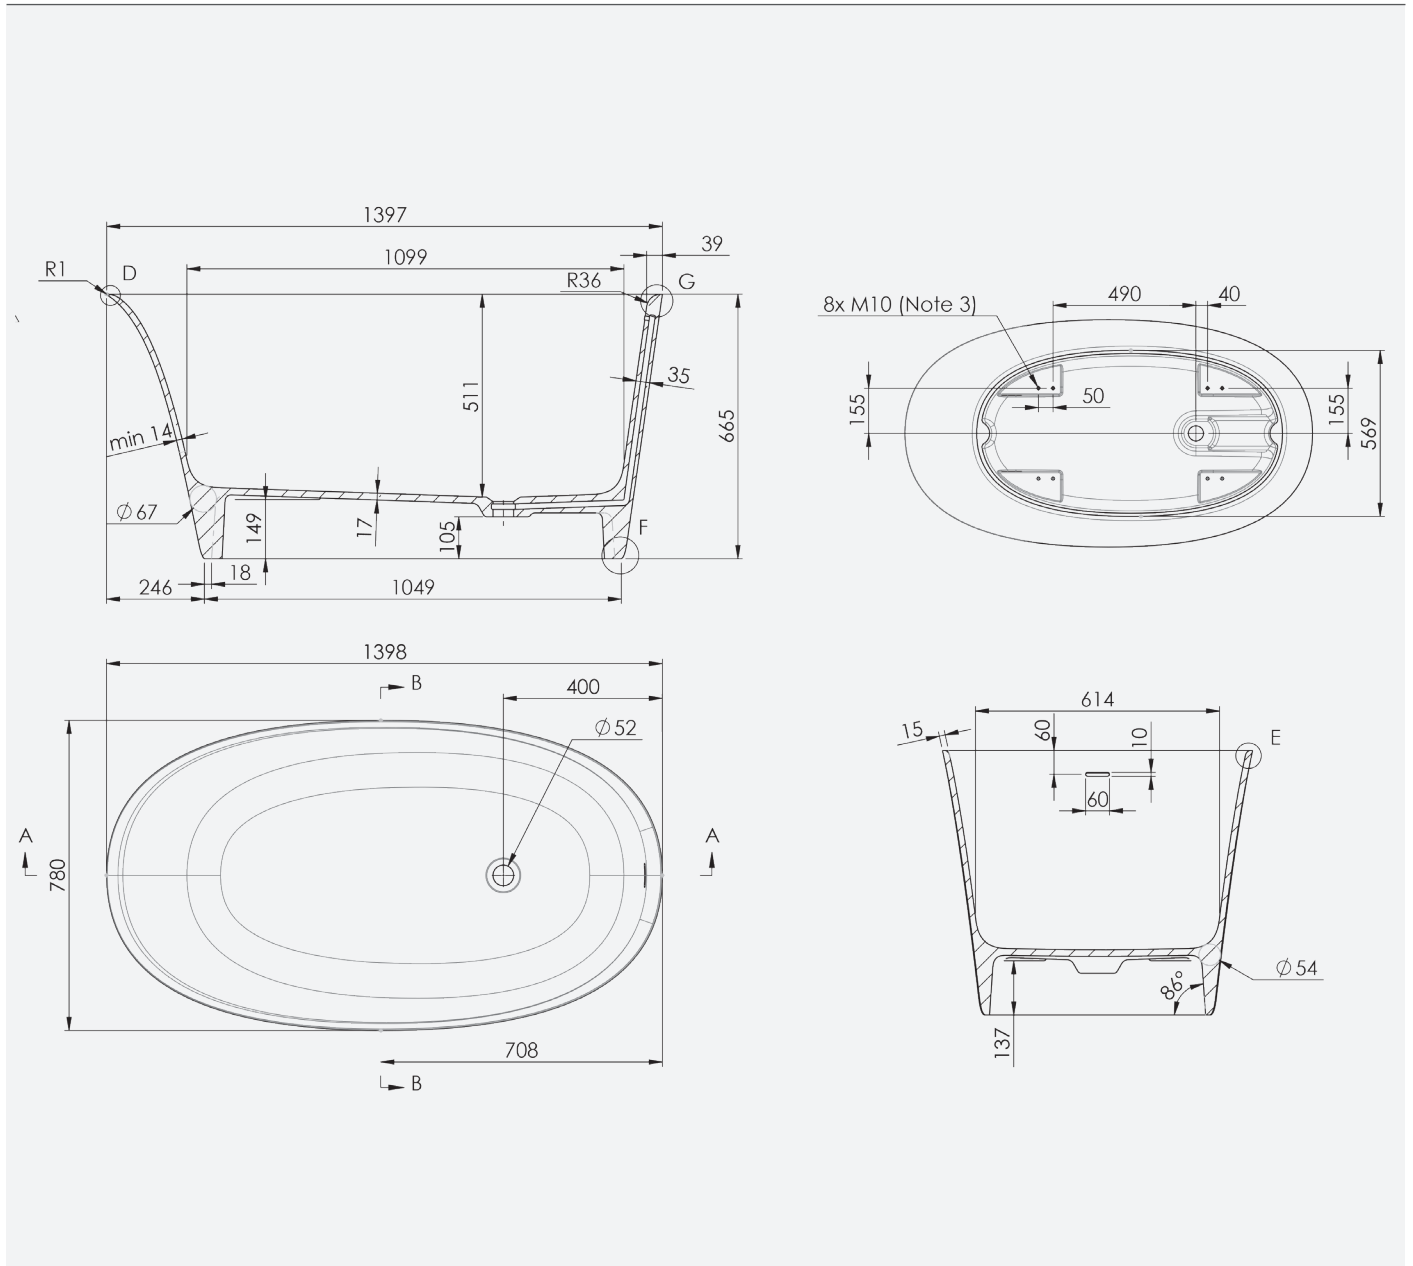

AdCast - Stone

Lewis

Code: LEW/140X78

Technical Information

Size: 1400 x 780mm

Weight: 109kg

Estimate Volume: 273L

Lifetime Guarantee (T&Cs Apply)