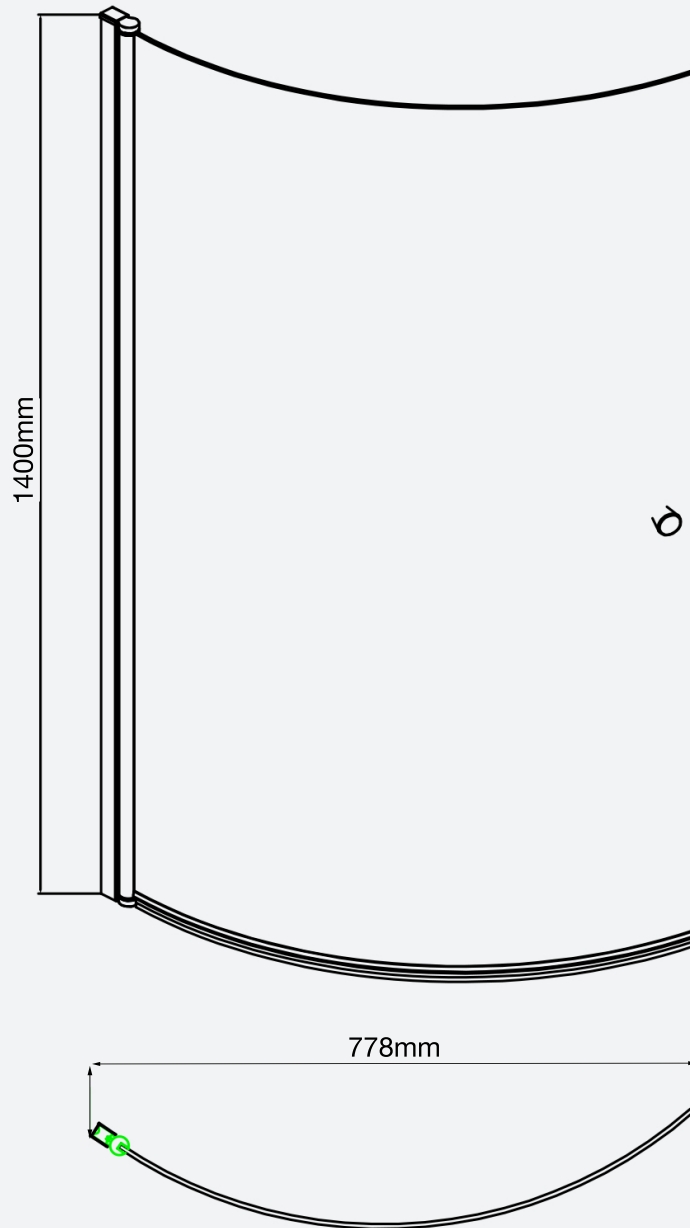

Ancillaries

P-Shape Screen

Code: PBS/780

Technical Information

Size: 1400 x 780

Glass Thickness: 6mm Toughened Safety Glass

Weight: 20kg

12-Year Guarantee (T&Cs Apply)