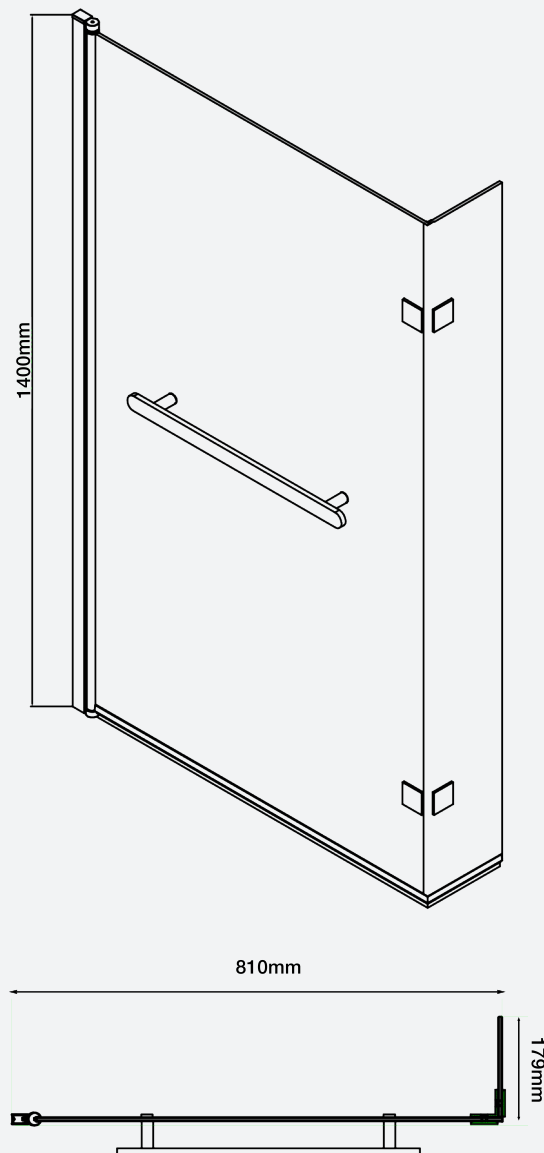

Components

L-Shape Screen

Code: LBS/810

Technical Information

Size: 1400 x 810

Glass Thickness: 6mm Toughened Safety Glass

Weight: 23kg

12-Year Guarantee (T&Cs Apply)