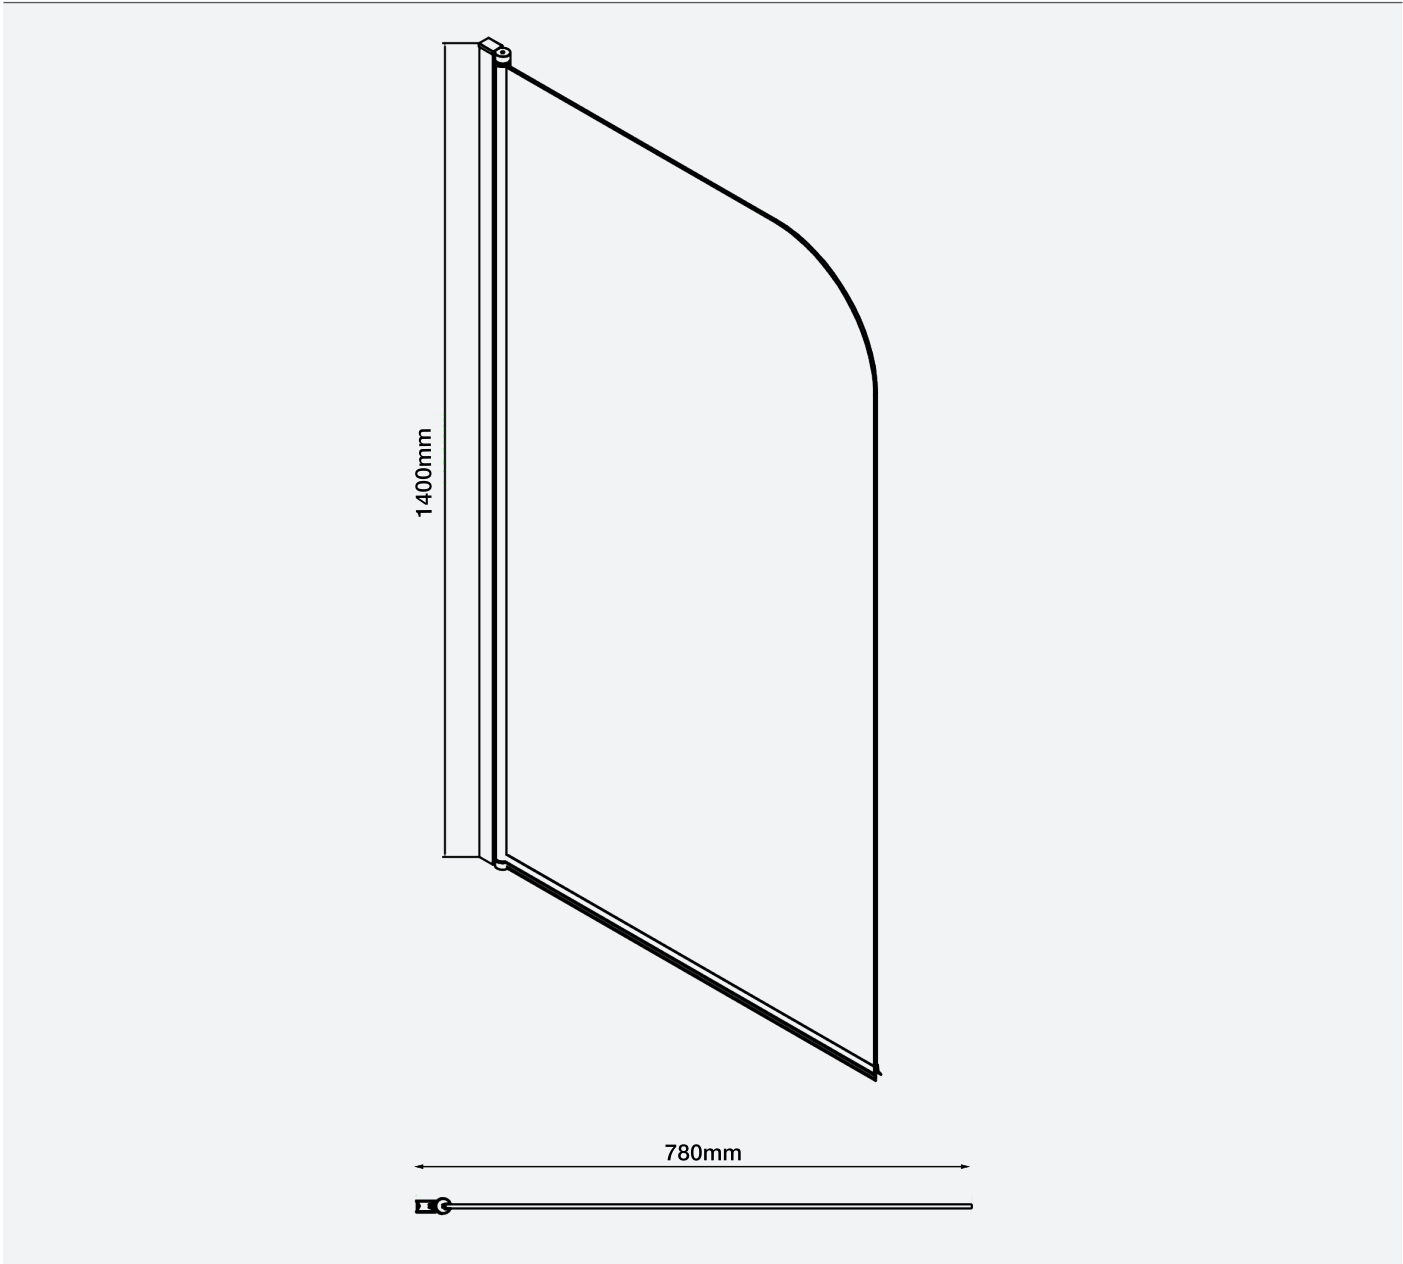

Components

Round Screen

Code: RBS/780

Technical Information

Size: 1400 x 780

Glass Thickness: 6mm Toughened Safety Glass

Weight: 18kg

12-Year Guarantee (T&Cs Apply)