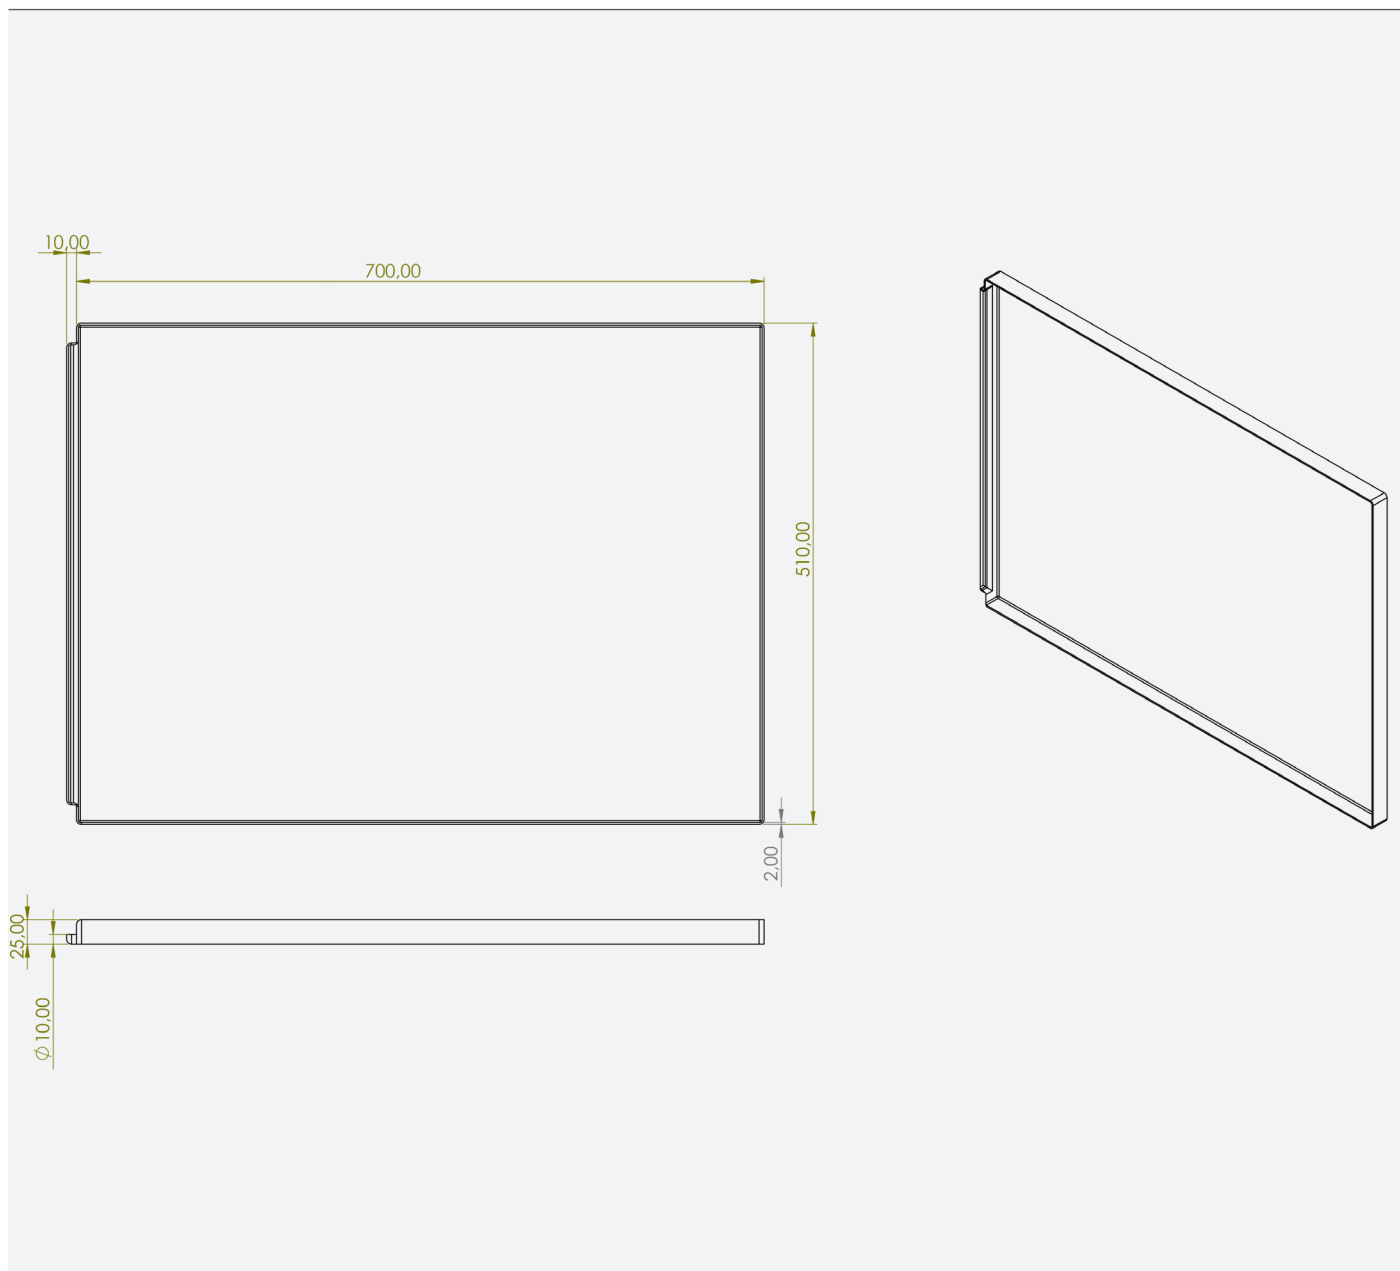

Ancillaries

Lux End Panel P&L Shape

Code: EP/700LUX

Technical Information

Size: 700mm

5mm Standard Panel

12-Year Guarantee (T&Cs Apply)

Founded
1880