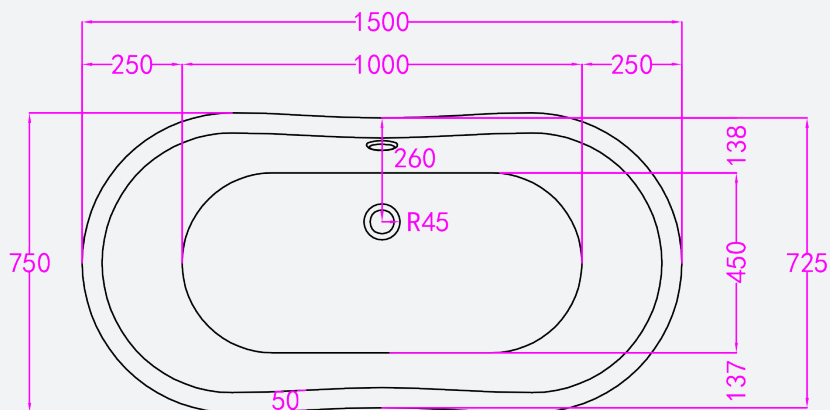

# Etta 1500mm

Code: ETT/150X75

## Technical Information

Size: 1500 x 750mm

Weight: 37kg

Estimate Volume: 215L

Lifetime Guarantee (T&Cs Apply)

Founded  
1880

Telephone 028 9081 7631  
Email info@adamsez.com

[www.adamsez.com](http://www.adamsez.com)