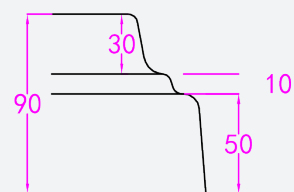

## Technical Information

Size: 1500 x 750mm

Weight: 37kg

Estimate Volume: 215L

Lifetime Guarantee (T&Cs Apply)

Founded  
1880

Telephone 028 9081 7631  
Email info@adamsez.com

[www.adamsez.com](http://www.adamsez.com)