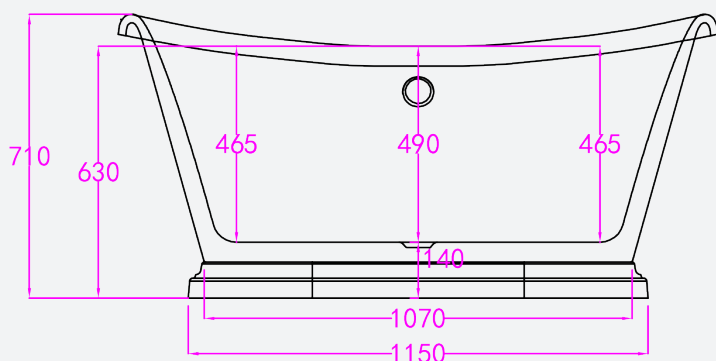

# Etta 1500mm

Code: ETT/150X75

## Technical Information

Size: 1500 x 750mm

Weight: 37kg

Estimate Volume: 215L

Lifetime Guarantee (T&Cs Apply)

Founded  
1880

Telephone 028 9081 7631  
Email info@adamsez.com

[www.adamsez.com](http://www.adamsez.com)