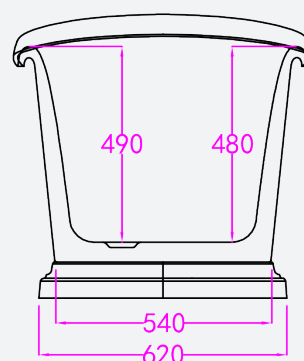

## Technical Information

Size: 1500 x 750mm

Weight: 37kg

Estimate Volume: 215L

Lifetime Guarantee (T&Cs Apply)

Founded  
1880

Telephone 028 9081 7631  
Email info@adamsez.com

[www.adamsez.com](http://www.adamsez.com)