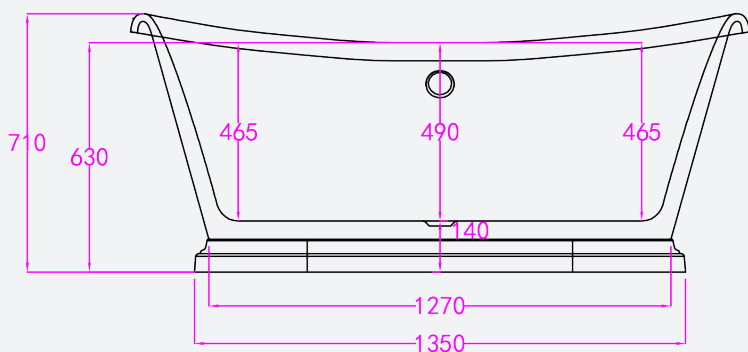

# Etta 1700mm

Code: ETT/170X75

## Technical Information

Size: 1700 x 750mm

Weight: 45kg

Estimate Volume: 240L

Lifetime Guarantee (T&Cs Apply)

Founded  
1880

Telephone 028 9081 7631  
Email info@adamsez.com

[www.adamsez.com](http://www.adamsez.com)