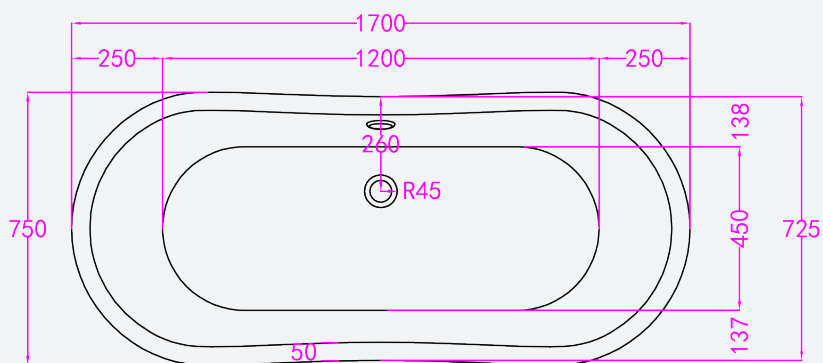

# Etta 1700mm

Code: ETT/170X75

## Technical Information

Size: 1700 x 750mm

Weight: 45kg

Estimate Volume: 240L

Lifetime Guarantee (T&Cs Apply)

Founded  
1880

Telephone 028 9081 7631  
Email info@adamsez.com

[www.adamsez.com](http://www.adamsez.com)