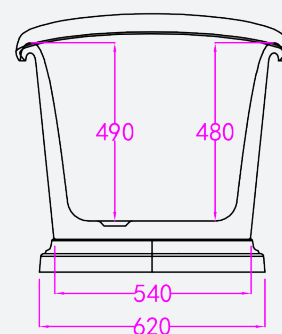

# Etta 1700mm

Code: ETT/170X75

## Technical Information

Size: 1700 x 750mm

Weight: 45kg

Estimate Volume: 240L

Lifetime Guarantee (T&Cs Apply)

Founded  
1880

Telephone 028 9081 7631  
Email info@adamsez.com

[www.adamsez.com](http://www.adamsez.com)