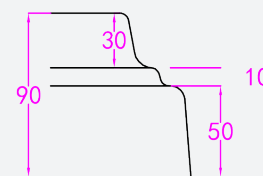

## Technical Information

Size: 1700 x 750mm

Weight: 45kg

Estimate Volume: 240L

Lifetime Guarantee (T&Cs Apply)

Founded  
1880

Telephone 028 9081 7631  
Email info@adamsez.com

[www.adamsez.com](http://www.adamsez.com)